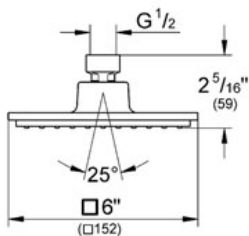

Product Description: Head shower 1 spray

Standard Specification:

- GROHE StarLight® finish
- 6" x 6"
- Ball-joint
- rotation angle $\pm 12^\circ$
- GROHE DreamSpray® perfect spray pattern
- GROHE EcoJoy® technology for less water and perfect flow
- SpeedClean anti-lime system
- Inner WaterGuide for a longer life
- Suitable for instantaneous heater
- Rain
- 1/2" Connection thread
- Max Flow Rate 2.5 gpm at 80 psi (9.5 L/min)