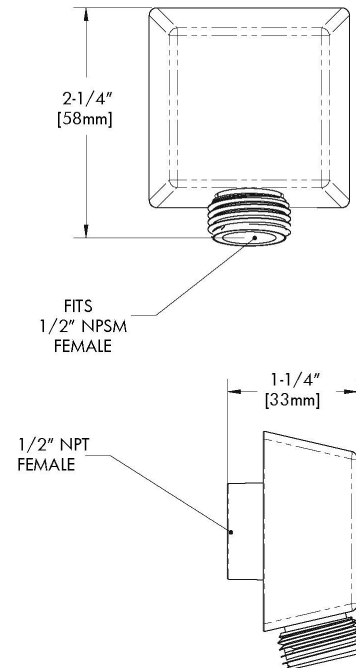

Rainier™ Shower Elbow

MODELS:

- VS-154

FEATURES:

- 1/2 in. NPT female inlet
- Outlet fits 1/2 in. NPSM female hose
- 1/2 in. NPT female inlet
- Brass construction

STOCK FINISHES:

PC

WARRANTY:

Visit www.speakman.com for full product warranty information

- 1 Year Limited Warranty (commercial)

All dimensions are in inches (millimeters) unless otherwise specified and are subject to change without notice.