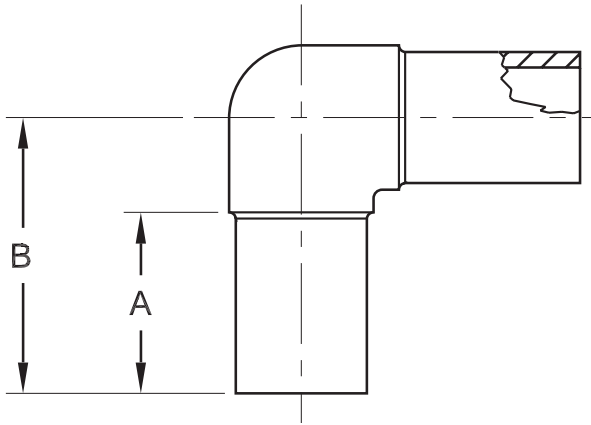

Conventional Fusion: Butt Fusion Fittings

GF Central's Molded PE2406/PE2708 Butt fittings are manufactured and tested to the requirements of ASTM D2513 and ASTM D3261 and are sized for use with pipe conforming to ASTM D2513 and with Butt fittings conforming to ASTM D3261. GF Central's PE2406/PE2708 Butt fittings are molded from a virgin yellow medium density resin in accordance with the material specifications listed in ASTM D3350 with a designation of PE2406/PE2708. All Georg Fischer Central Plastics PE2406/PE2708 Butt Fittings are compatible for heat fusion with any pipe or fitting manufactured from a like or similar resin. GFCP's PE2406/PE2708 fittings have been qualified for fusion using PPI generic fusion procedures.

Georg Fischer Central's Molded PE3408/PE4710 Butt fittings are manufactured and tested to the requirements of ASTM D2513, ASTM D3261, and ANSI/AWWA C906 for use with outside diameter controlled pipe and fittings conforming to ASTM D2513, ASTM D3035, ASTM F-714. Georg Fischer Central's PE3408/PE4710 Butt fittings are molded from an NSF listed resin in accordance with the

Butt Fittings: 90° Butt Elbow

90° CTS & IPS ELBOW DIMENSIONS

| Nominal Size | A | B | L |
|--------------|------|-------|---|
| ¾" IPS | 2.63 | 4.00 | * |
| 1" CTS | 2.25 | 3.69 | * |
| 1" IPS | 2.63 | 4.00 | * |
| 1¼" IPS | 2.63 | 4.00 | * |
| 1½" IPS | 2.63 | 4.00 | * |
| 2" IPS | 2.81 | 4.50 | * |
| 3" IPS | 3.00 | 5.13 | * |
| 4" IPS | 3.00 | 5.75 | * |
| 6" IPS | 4.38 | 9.00 | * |
| 8" IPS | 6.00 | 12.00 | * |
| 10" IPS | 6.00 | 13.25 | * |
| 12" IPS | 7.50 | 15.88 | * |