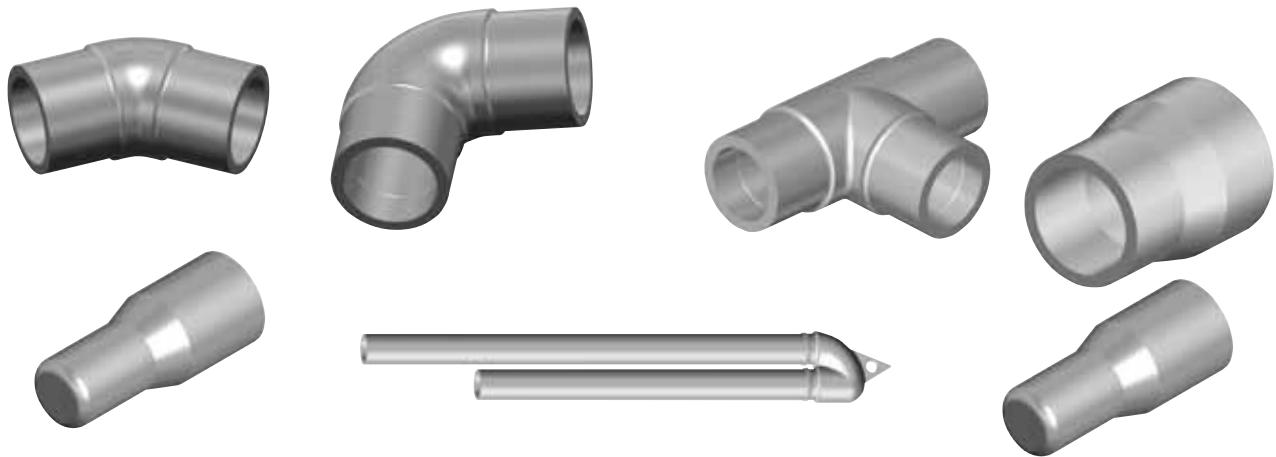

Conventional Fusion: Butt Fusion Fittings

GF Central's Molded PE2406/PE2708 Butt fittings are manufactured and tested to the requirements of ASTM D2513 and ASTM D3261 and are sized for use with pipe conforming to ASTM D2513 and with Butt fittings conforming to ASTM D3261. GF Central's PE2406/PE2708 Butt fittings are molded from a virgin yellow medium density resin in accordance with the material specifications listed in ASTM D3350 with a designation of PE2406/PE2708. All Georg Fischer Central Plastics PE2406/PE2708 Butt Fittings are compatible for heat fusion with any pipe or fitting manufactured from a like or similar resin. GFCP's PE2406/PE2708 fittings have been qualified for fusion using PPI generic fusion procedures.

Georg Fischer Central's Molded PE3408/PE4710 Butt fittings are manufactured and tested to the requirements of ASTM D2513, ASTM D3261, and ANSI/AWWA C906 for use with outside diameter controlled pipe and fittings conforming to ASTM D2513, ASTM D3035, ASTM F-714. Georg Fischer Central's PE3408/PE4710 Butt fittings are molded from an NSF listed resin in accordance with the

material specifications listed in ASTM D3350 with a designation of PE3408/PE4710. GFCP PE3408/PE4710 Butt fittings are manufactured and tested to the requirements of ASTM D2513 and ASTM D3261 (where applicable) and are compatible for heat fusion with any pipe and or fitting manufactured from a like or similar resin. GF Central's PE3408/PE4710 fittings have been qualified for fusion using PPI generic fusion procedures.

FEATURES

- Pressure rated for natural gas and potable water applications.
- IAPMO Approved (where applicable).
- CSA Approved (where applicable).
- PE3408/PE4710 FM Approved (where applicable).
- PE3408/PE4710 fittings are tested to the requirements of AWWA C906.
- Can be joined by butt, socket, electrofusion or mechanical methods.
- Can be heat fused with all conventional and electrofusion fusion methods.