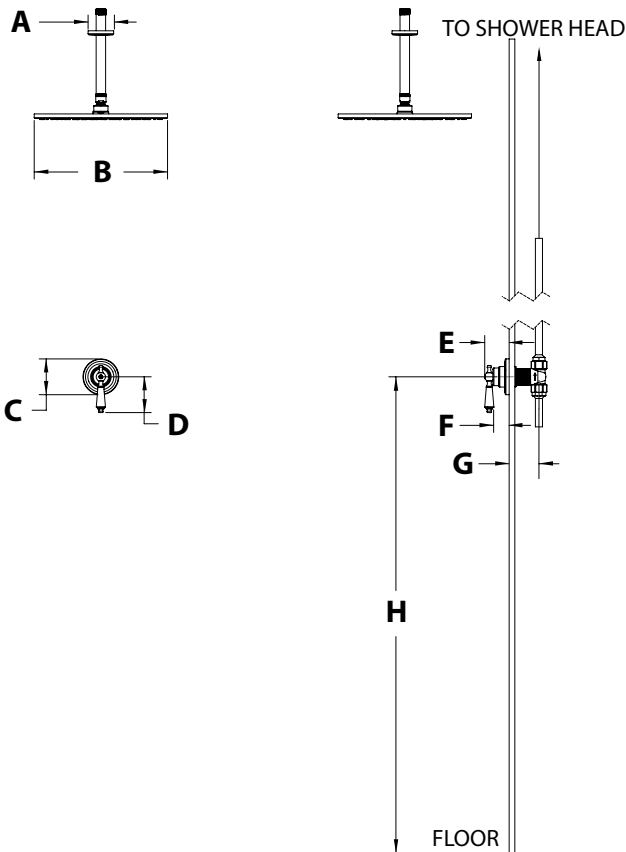

CD0327-341-402SH1-CA8-TRM
Shower Volume Control Trim
Installation Guide

Model Number	Specifications
<input type="checkbox"/> CD0327-341-402SH1-CA8-TRM <i>Shower Volume Control Trim</i>	Shower volume control trim includes valve trim and single mode showerhead with standard 2.5 gpm (9.5 L/min) flow restrictor. Components are made from metal and plastic materials plated in standard polished chrome finish.
	<p>Warranty</p> <p>Limited Lifetime - to the original end purchaser in consumer installations. 5 Years - for commercial installations.</p> <p>Refer to www.symmons.com/warranty for complete warranty information.</p>

Dimensions

Measurements	
A	Ø 2 1/4", 57 mm
B	Ø 11 3/4", 298 mm
C	Ø 3 1/8", 80 mm
D	3 1/8", 80 mm
E	2 3/16", 55 mm
F	1 3/8", 35 mm
G	Reference 2 5/8", 67 mm
H	Reference 42", 1067 mm

Notes:

- 1) All dimensions measured from nominal rough-in (see G as reference).
- 2) Dimensions are subject to change without notice.