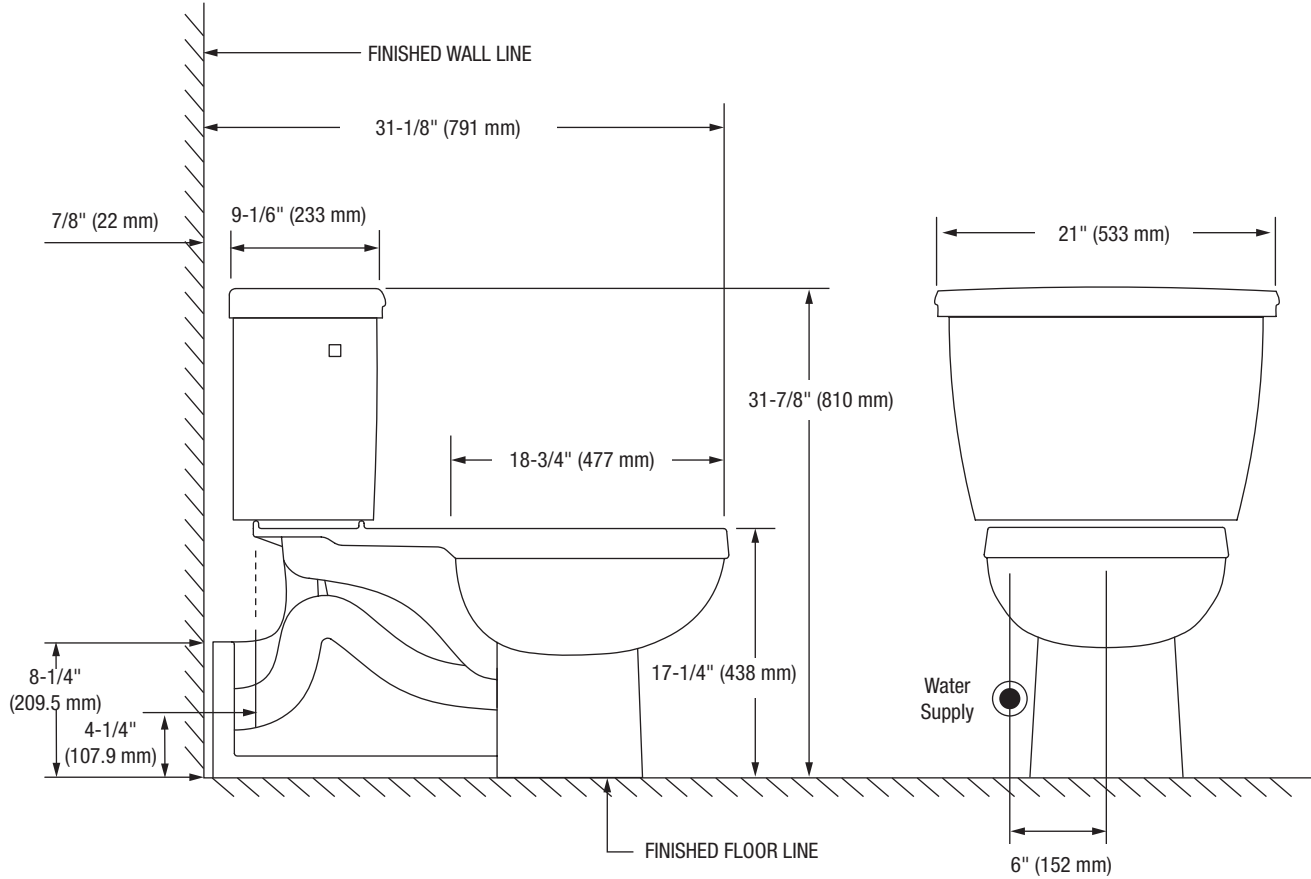

### Product Features

- 1.0 GPF
- Pressure Assist Equipped with EcoFlush Pressure Assist System
- Vitreous China
- 17-1/4" Floor Mount, Rear Outlet Elongated ADA Bowl
- Rough-in: 4-1/2"
- Flush Valve: 3"
- Trapway: 2" Fully Glazed
- Water Spot: 12-1/4" x 9-5/8"
- Side Mounted Chrome Trip Lever
- Sanitary bar on bowl for easy cleaning
- Quick connect, three-bolt tank-to-bowl installation

#### Bowl

- PF1606PAWH** Elongated ADA, Floor Mounted, Back-outlet Bowl - 17-1/4"

This product comes complete with installation, operating, care and maintenance instructions. All PROFLO fixtures carry a lifetime limited warranty on the vitreous china and a 5-year limited warranty on the fittings. Visit [ferguson.com](http://ferguson.com) for detailed warranty information.

# Two-Piece Elongated Rear Outlet Toilet

Note: All dimensions and specifications are nominal and may vary: Dimensions of 8" and greater have a tolerance of +3%. Dimensions less than 8" have a tolerance of +5%.