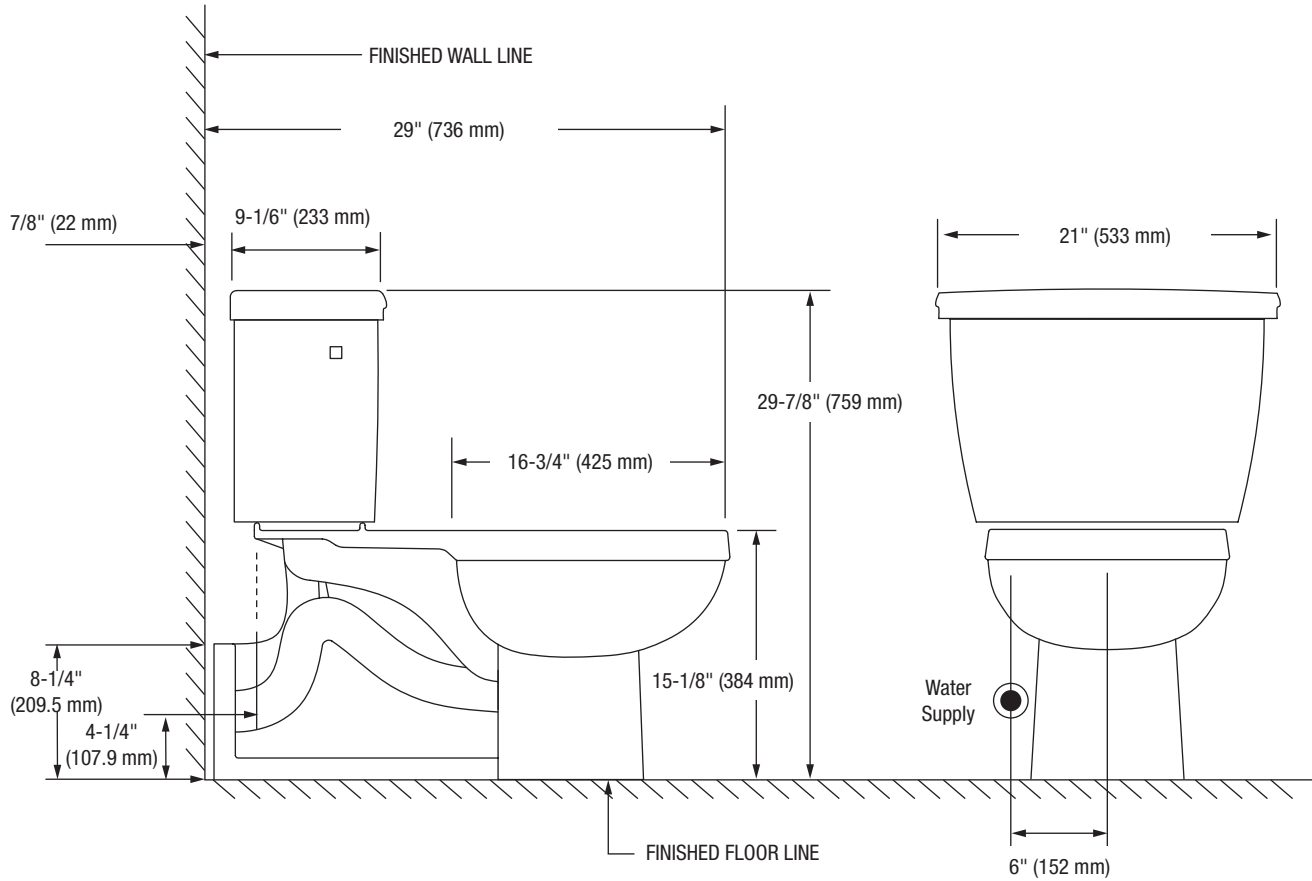

Gilpin

Two-Piece Round Front Rear Outlet Toilet

Product Features

- 1.0 GPF
- Pressure Assist Equipped with EcoFlush Pressure Assist System
- Vitreous China
- 15-1/8" Floor Mount, Rear Outlet Round Front Bowl
- Rough-in: 4-1/2"
- Flush Valve: 3"
- Trapway: 2" Fully Glazed
- Water Spot: 12-1/4" x 9-5/8"
- Side Mounted Chrome Trip Lever
- Sanitary bar on bowl for easy cleaning
- Quick connect, three-bolt tank-to-bowl installation

Bowl

- PF1604PAWH** Round Front, Floor Mounted, Back-outlet Bowl - 15-1/8"

This product comes complete with installation, operating, care and maintenance instructions. All PROFLO fixtures carry a lifetime limited warranty on the vitreous china and a 5-year limited warranty on the fittings. Visit ferguson.com for detailed warranty information.

Gilpin

Two-Piece Round Front Rear Outlet Toilet

Note: All dimensions and specifications are nominal and may vary: Dimensions of 8" and greater have a tolerance of +3%. Dimensions less than 8" have a tolerance of +5%.