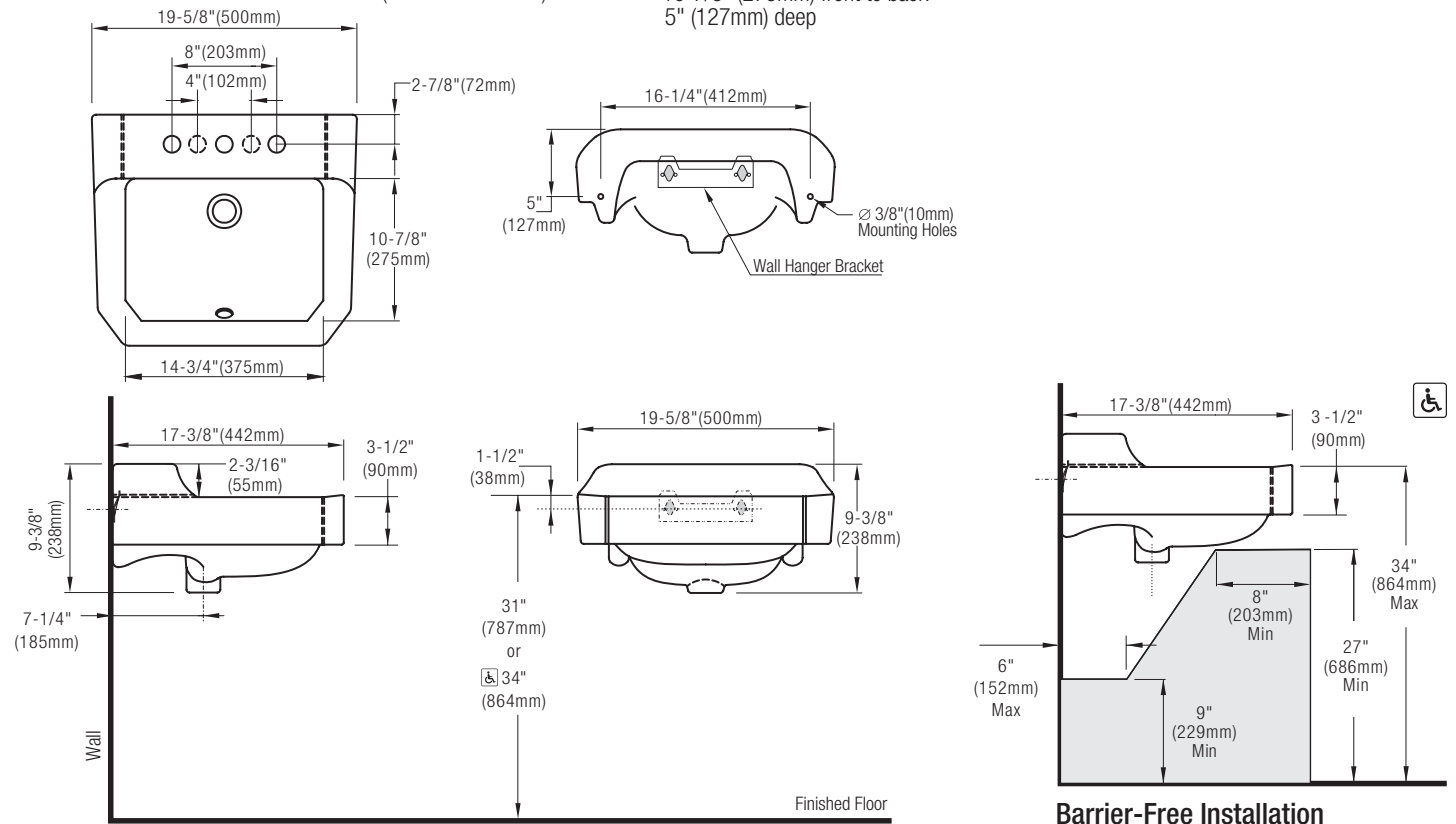

Specifications

PF5414 Wall Hung Lavatories

Product Features

- 19" x 17" wall hung lavatory
- Available with 4" faucet drillings
- ADA compliant
- Anti-splash rim
- Wall mount bracket included
- Concealed front overflow
- Color: White

This product meets or exceeds ASME/ANSI A112.19.2M.

Specifications

PF5414 Wall Hung Lavatories

Product Specifications

The wall mount lavatory shall be 19" x 17". Lavatory shall be made of vitreous china. Lavatory shall have 4" centers (PF5414) or single hole (PF5411) installation. Lavatory shall include overflow.

Standard Installation

Nominal Dimensions:
19-5/8" x 17-3/8"
(500mm x 442mm)

Bowl Size:
14-3/4" (375mm) wide
10-7/8" (276mm) front to back
5" (127mm) deep

* All measurements are nominal. Please verify before actual installation.