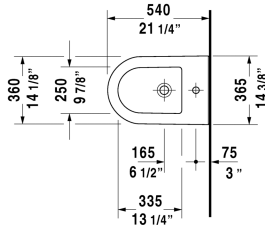

Bidet wall-mounted # 224915..00

| < 14 5/8" Inch > |

| Bidet wall-mounted | Dimension | Weight | Order number |
|--|------------------------|---------|--------------|
| with overflow, with tap platform, Durafix included | | | |
| Colors | | | |
| 00 White | | | |
| Variant | | | |
| | 14 5/8" x 21 1/4" Inch | 45.2 lb | 224915..00 |
| Sanitary ceramics with the special WonderGliss surface finish will remain clean and attractive-looking for a long time to come. When ordering WonderGliss please add a "1" as eleventh digit to the model number. | | | |
| Fixing for wall-mounted bidet and wall-mounted toilet | Ø 1/2" x 7 1/8" Inch | 0.4 lb | 006500 |
| Siphon for bidet with extended outlet pipe | 1 1/4" x 19 3/4" Inch | 1.3 lb | 005027 |

All drawings contain the necessary measurements which are subject to standard tolerances. They are stated in inch & mm and are non-binding. Exact measurements, in particular for customized installation scenarios, can only be taken from the finished ceramic piece.