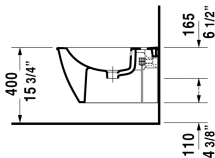

Bidet wall-mounted # 224915..00

| < 14 5/8" Inch > |

| Bidet wall-mounted | Dimension | Weight | Order number |
|--|------------------------|---------|--------------|
| with overflow, with tap platform, Durafix included | | | |
| Colors | | | |
| 00 White | | | |
| Variant | | | |
| | 14 5/8" x 21 1/4" Inch | 45.2 lb | 224915..00 |
| Sanitary ceramics with the special WonderGliss surface finish will remain clean and attractive-looking for a long time to come. When ordering WonderGliss please add a "1" as eleventh digit to the model number. | | | |
| Fixing for wall-mounted bidet and wall-mounted toilet | Ø 1/2" x 7 1/8" Inch | 0.4 lb | 006500 |
| Siphon for bidet with extended outlet pipe | 1 1/4" x 19 3/4" Inch | 1.3 lb | 005027 |

All drawings contain the necessary measurements which are subject to standard tolerances. They are stated in inch & mm and are non-binding. Exact measurements, in particular for customized installation scenarios, can only be taken from the finished ceramic piece.