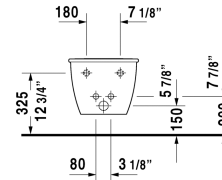

Bidet wall-mounted # 224915..00

| < 14 5/8" Inch > |

| Bidet wall-mounted | Dimension | Weight | Order number |
|--|------------------------|---------|--------------|
| with overflow, with tap platform, Durafix included | | | |
| Colors | | | |
| 00 White | | | |
| Variant | | | |
| | 14 5/8" x 21 1/4" Inch | 45.2 lb | 224915..00 |
| Sanitary ceramics with the special WonderGliss surface finish will remain clean and attractive-looking for a long time to come. When ordering WonderGliss please add a "1" as eleventh digit to the model number. | | | |
| Fixing for wall-mounted bidet and wall-mounted toilet | Ø 1/2" x 7 1/8" Inch | 0.4 lb | 006500 |
| Siphon for bidet with extended outlet pipe | 1 1/4" x 19 3/4" Inch | 1.3 lb | 005027 |

All drawings contain the necessary measurements which are subject to standard tolerances. They are stated in inch & mm and are non-binding. Exact measurements, in particular for customized installation scenarios, can only be taken from the finished ceramic piece.