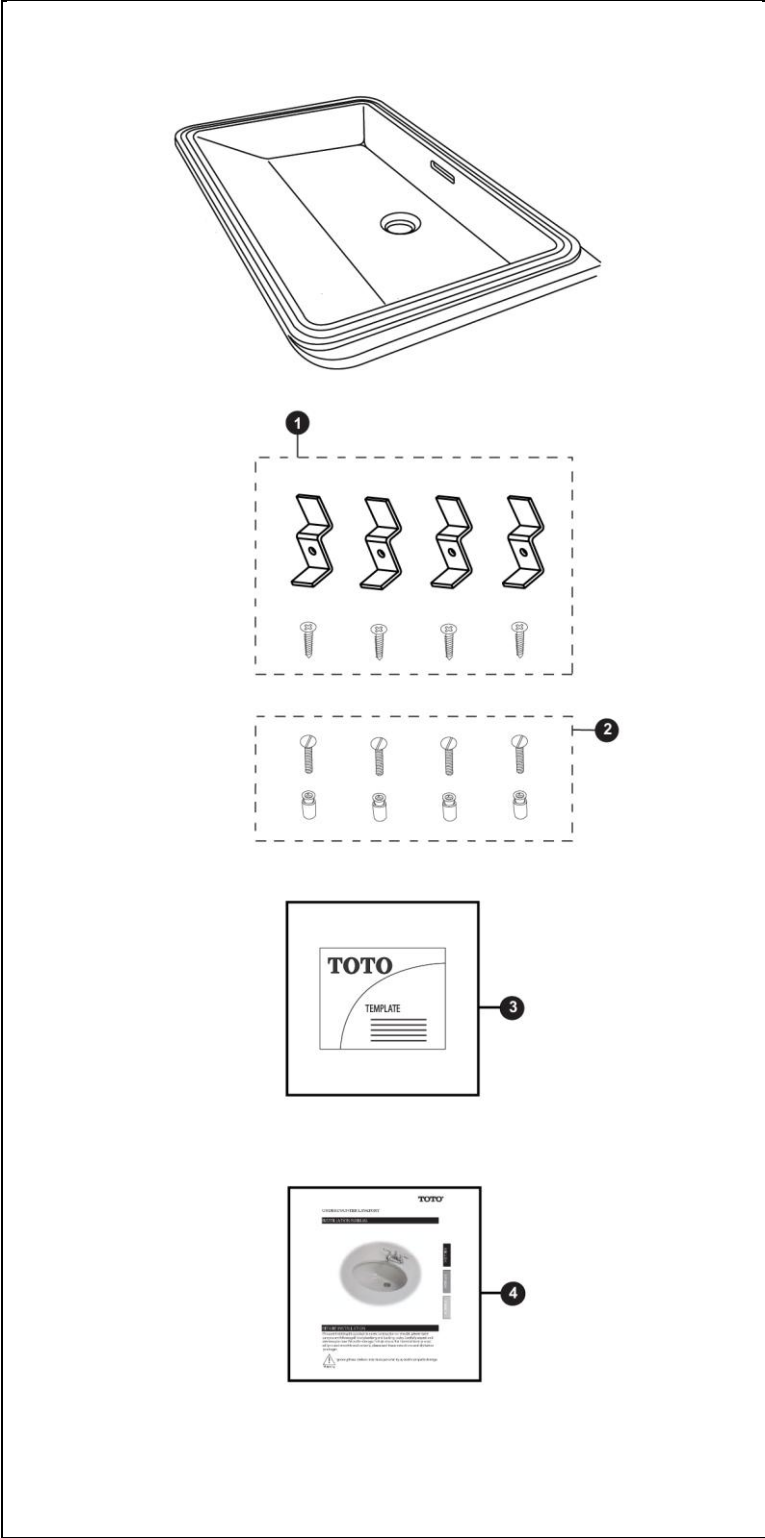

**Under Counter Lavatory**

LT191G  
LT191

Item	Part	Description
1	THU473	Mounting set, UC lav, medium rim
2	THU410	Anchor set, UC lav, hard surface
3	0GU156-1	Template
4	0GU035-5	Installation and Owner's Manual, UC lav

**Note:**

Product Number Explanations	
<b>Under Counter Lavatory</b>	<b>Colors</b>
(LT) Lavatory	(#01) Cotton
(191) Model	(#03) Bone
Colors	(#11) Colonial White
(G) CeFIONtect™ (#01, #03, #11, #12 colors only)	(#12) Sedona Beige
	(#51) Ebony

Actual Product may vary slightly from illustration.