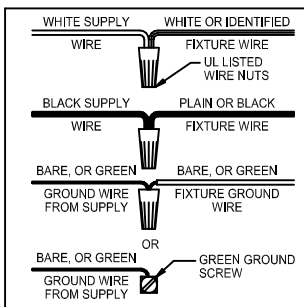

Assembly & Installation Instructions

CAUTION: Read instructions carefully and turn electricity off at main circuit breaker panel before beginning installation.

HS71006

WARNING - If any Special Control Devices are used with this Fixture, Follow the Instructions Carefully to assure full compliance with N.E.C. requirements. If there are any questions, contact a Qualified Electrical Contractor.

CAUTION - All glass is fragile, use care when handling Glass component(s) and or Lamp(s).

WARNING: This product contains chemicals known to the State of California to cause cancer, birth defects and/or other reproductive harm. Thoroughly wash hands after installing, handling, cleaning, or otherwise touching this product.

ASSEMBLY STEPS:

1. H, J → D
2. D, E → A
3. C → B
4. F, G → J
5. K → I
6. M, N, O → L
7. P → Q, R