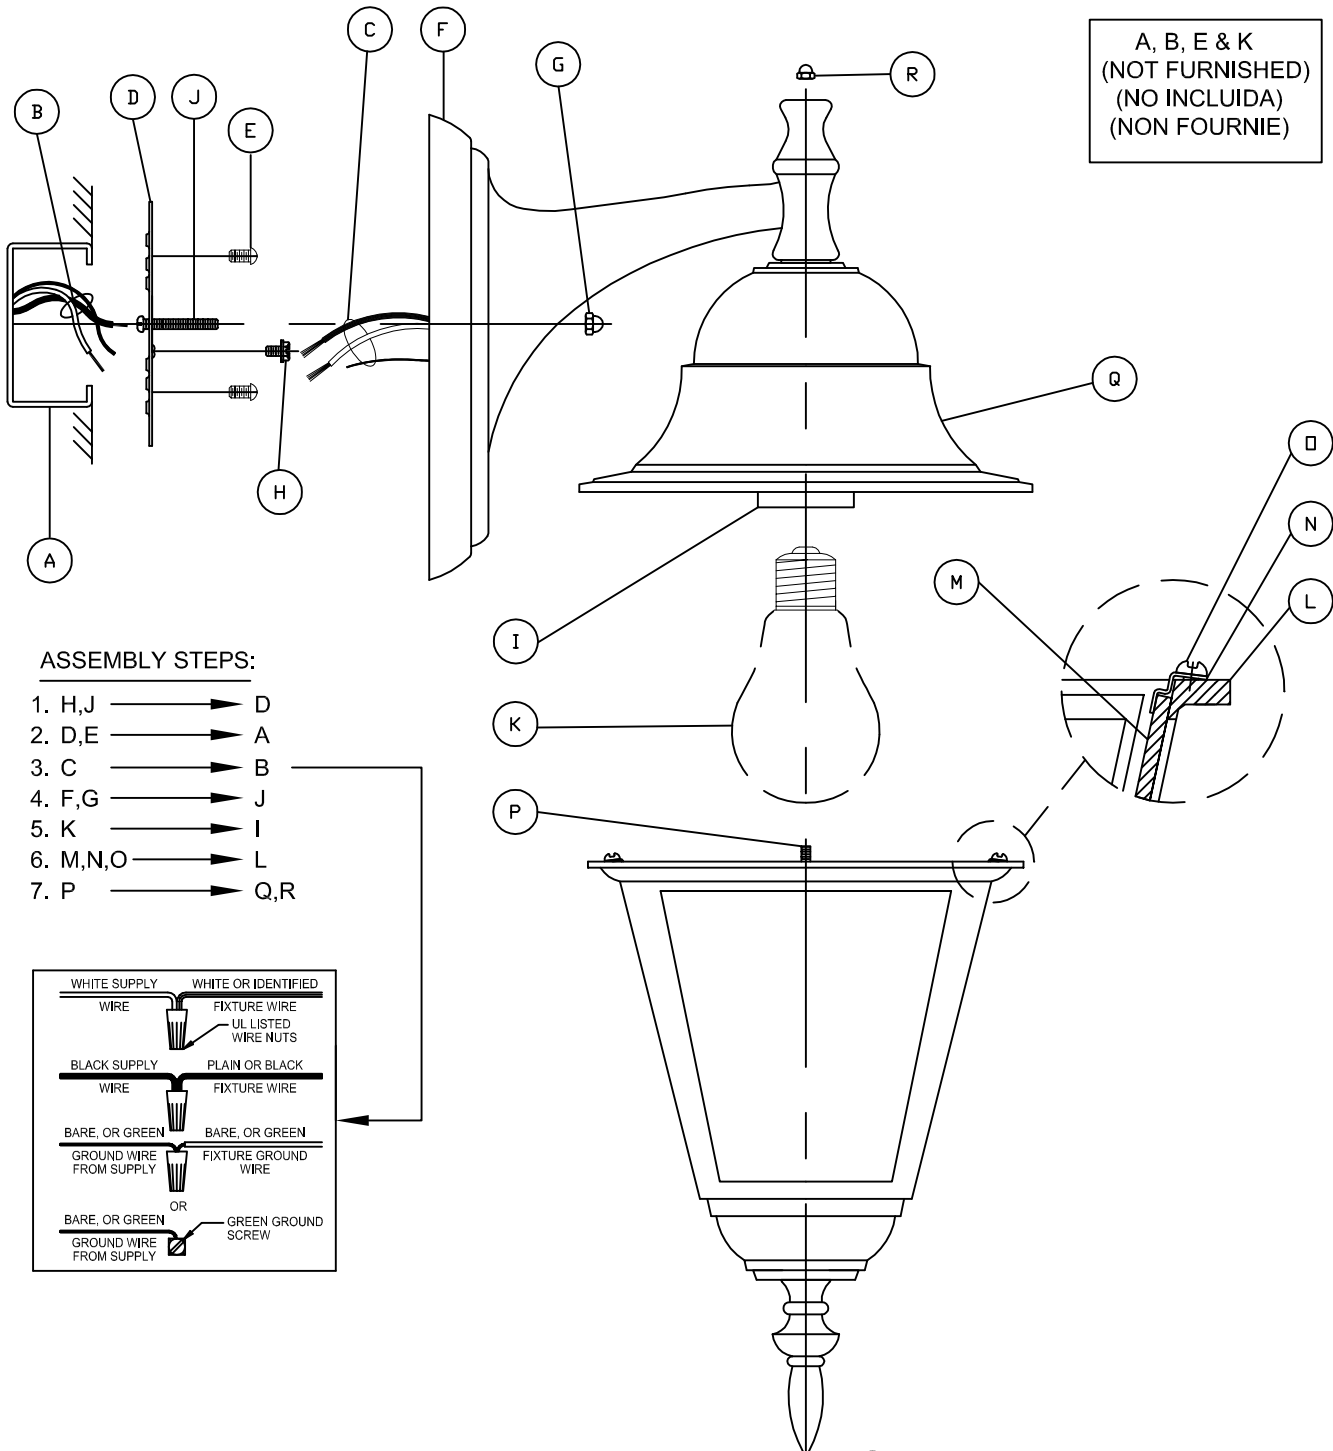

Assembly & Installation Instructions

CAUTION: Read instructions carefully and turn electricity off at main circuit breaker panel before beginning installation.

HS71006

WARNING - If any Special Control Devices are used with this Fixture, Follow the Instructions Carefully to assure full compliance with N.E.C. requirements. If there are any questions, contact a Qualified Electrical Contractor.

CAUTION - All glass is fragile, use care when handling Glass component(s) and or Lamp(s).

WARNING: This product contains chemicals known to the State of California to cause cancer, birth defects and/or other reproductive harm. Thoroughly wash hands after installing, handling, cleaning, or otherwise touching this product.

ASSEMBLY STEPS:

1. H, J → D
2. D, E → A
3. C → B
4. F, G → J
5. K → I
6. M, N, O → L
7. P → Q, R