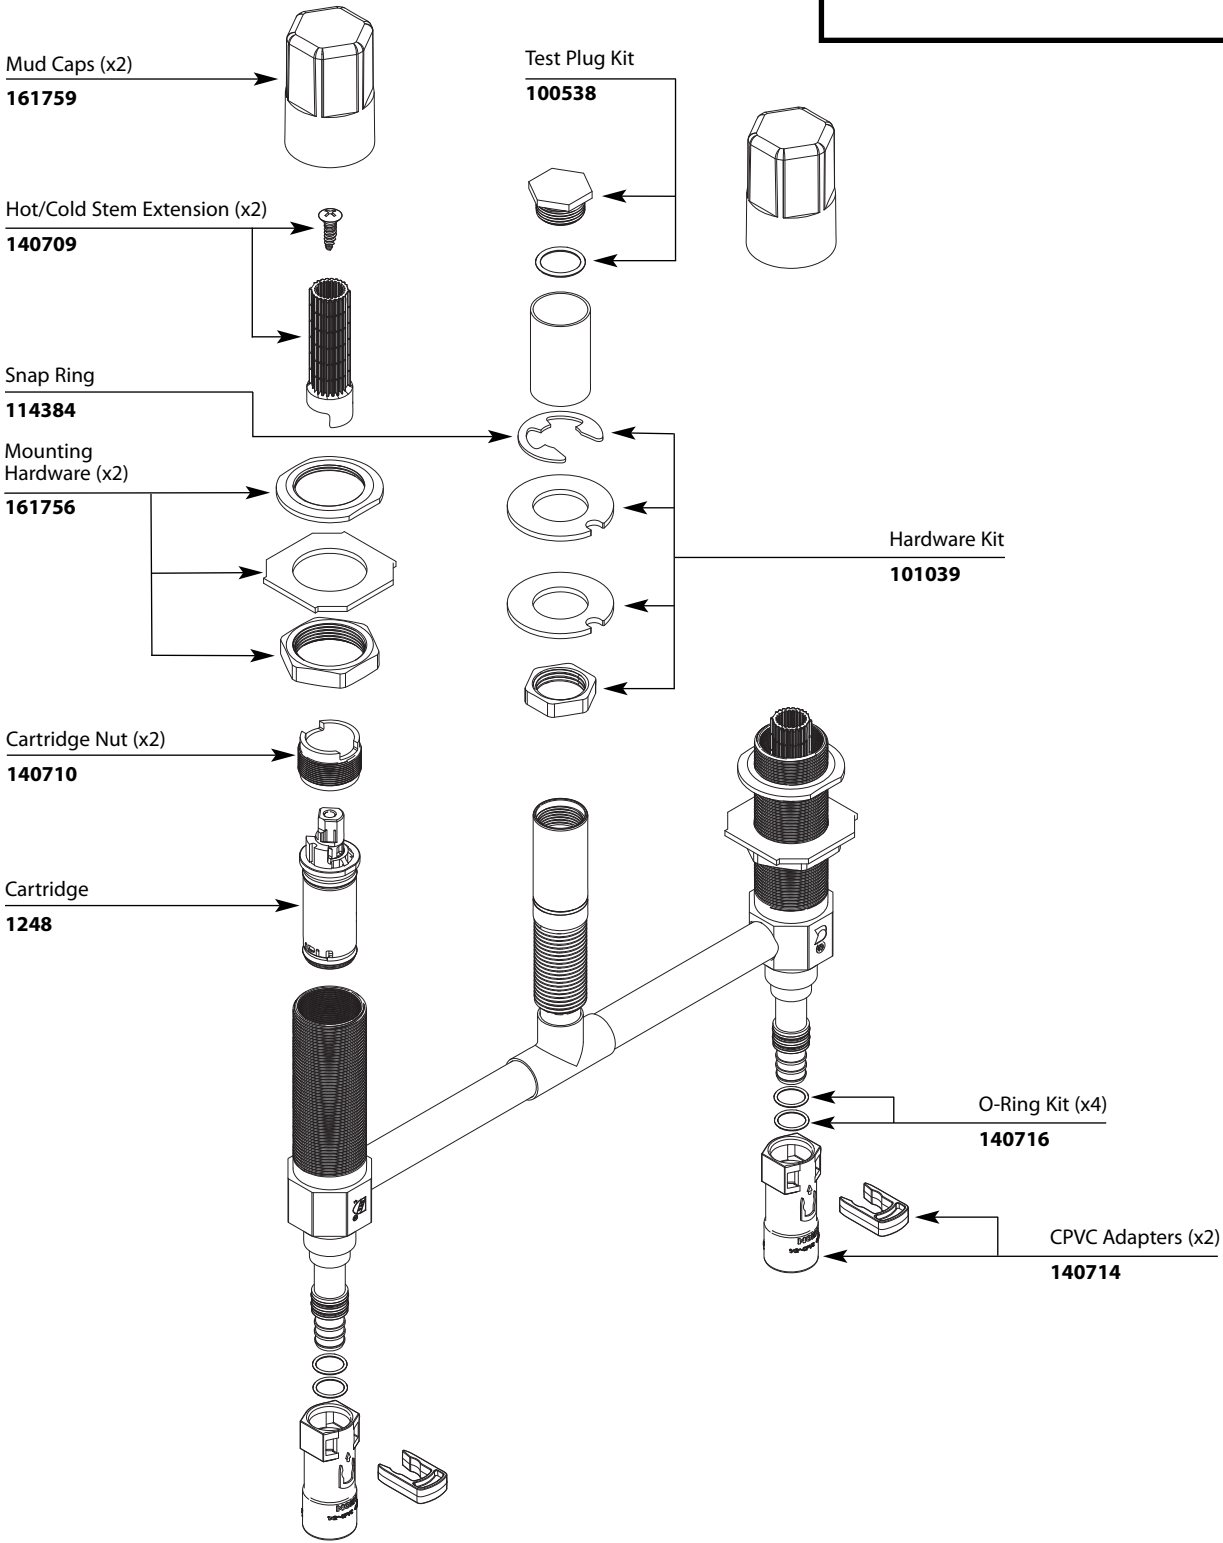

Buy it for looks. Buy it for life.®

Illustrated Parts

■ Order by Part Number

10" Fixed ROMAN TUB VALVE Two-Handle Rough-In	
MODEL 4797	CONNECTIONS 1/2" PEX/CPVC