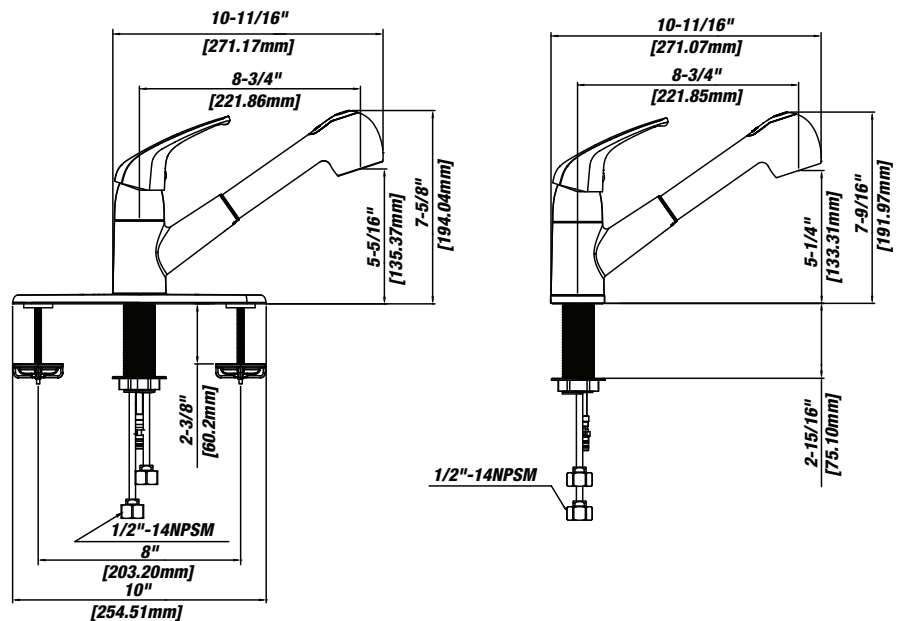

PFXC5150

SINGLE-HANDLE PULL-OUT KITCHEN FAUCET

Product Features

- Ceramic disc cartridge
- Metal handle
- With 2-function sprayer
- Single hole or 3-hole sink installation
- Max. flow rate: 1.5 GPM at 60 PSI
- Optional deck plate
- cUPC/IAPMO listed
- ADA compliant
- NSF 61-9 compliant

PFXC5150CP

Model Numbers

- PFXC5150CP Chrome
PFXC5150ZBN Brushed nickel
PFXC5150MB Matte black

Warranty and Codes

This product comes complete with installation, operating, care and maintenance instructions. This PROFLO faucet carries a limited lifetime warranty when installed in residential applications. The warranty is five years in commercial applications. This product meets: ASME A112.18.1.