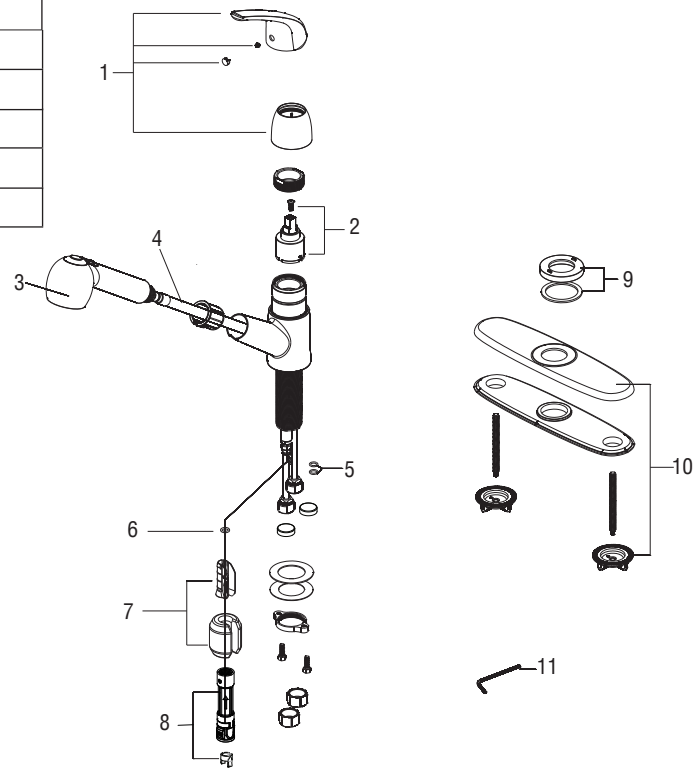

PFXC5150CP

Warranty and Codes

This product comes complete with installation, operating, care and maintenance instructions. This PROFLO faucet carries a limited lifetime warranty when installed in residential applications. The warranty is five years in commercial applications. This product meets: ASME A112.1 8.1. *Compliant with lead content requirements of California AB1953

PROFLO.COM