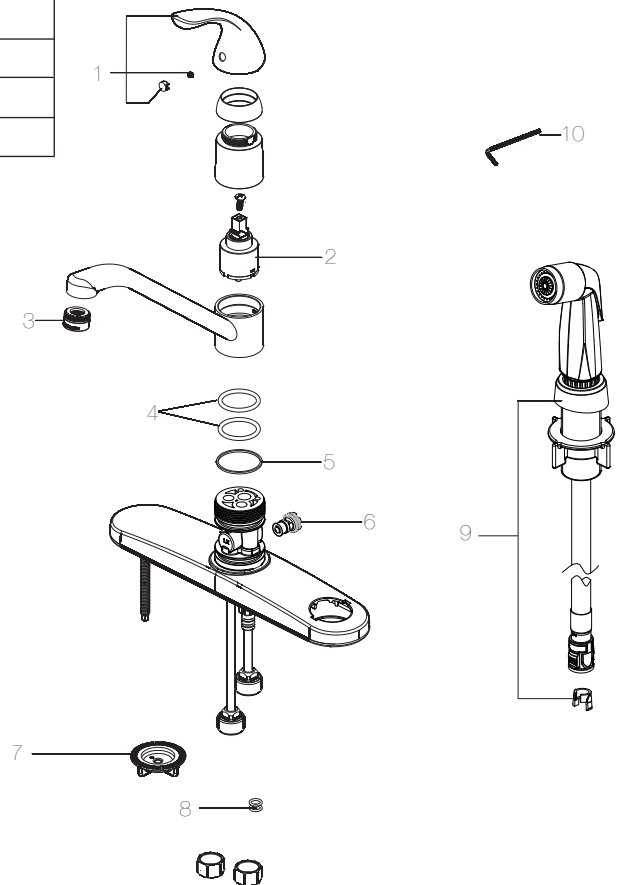

## SINGLE HANDLE KITCHEN FAUCET WITH SIDE SPRAYER

**Model Numbers**

PFXC3121CP      Chrome

No.	Item	Part Number	Material Type
1	Handle assembly	OBPF713060*	Zinc alloy
2	Cartridge	OBPF220120	Ceramic
3	Aerator	OBPF530094*	Brass
4	O-ring (set of 2)	OBPF60032	Rubber
5	Washer	OBPF64070	Pom
6	Diverter	OBPF70037	Pom
7	Mounting nut	OBPF156109	Plastic
8	O-ring	OBPF60002	Rubber
9	Side spray	OBPF636103*	Plastic
10	2.5mm Hex allen wrench	OBPF1RP70221	Steel

PFXC3121CP

**Warranty and Codes**

This product comes complete with installation, operating, care and maintenance instructions. This PROFLO faucet carries a limited lifetime warranty when installed in residential applications. The warranty is five years in commercial applications. This product meets: ASME A112.1 8.1.