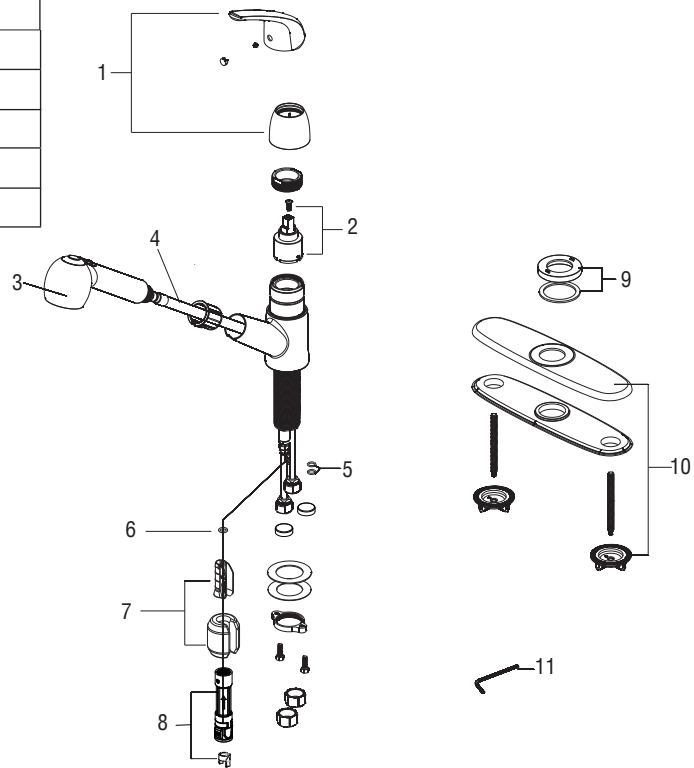

PFXC5150

Single Handle Pull-out Kitchen Faucet

Model Numbers

- PFXC5150CP Chrome
- PFXC5150ZBN Brushed nickel
- PFXC5150ORB Oil rubbed bronze

No.	Item	Part Number	Material Type
1	Handle assembly	OBPF780312*	Zinc alloy
2	Cartridge	OBPF220120	Ceramic
3	Spray Head	OBPF667393*	ABS
4	Nylon Hose	OBPF638315	Nylon_Briad
5	O-ring	OBPF60002	Rubber
6	O-ring	OBPF60024	Rubber
7	Weight & Weight clip	OBPF7044164204	Steel
8	Quick connector	OBPF670619	POM
9	Flange & Washer	OBPF180314*	ABS
10	Escutcheon assembly	OBPF180276*	Zinc alloy
11	2.5mm Hex allen wrench	OBPF1RP70221	Steel

PFXC5150CP

Warranty and Codes

This product comes complete with installation, operating, care and maintenance instructions. This PROFLO faucet carries a limited lifetime warranty when installed in residential applications. The warranty is five years in commercial applications. This product meets: ASME A112.1 8.1. *Compliant with lead content requirements of California AB1953