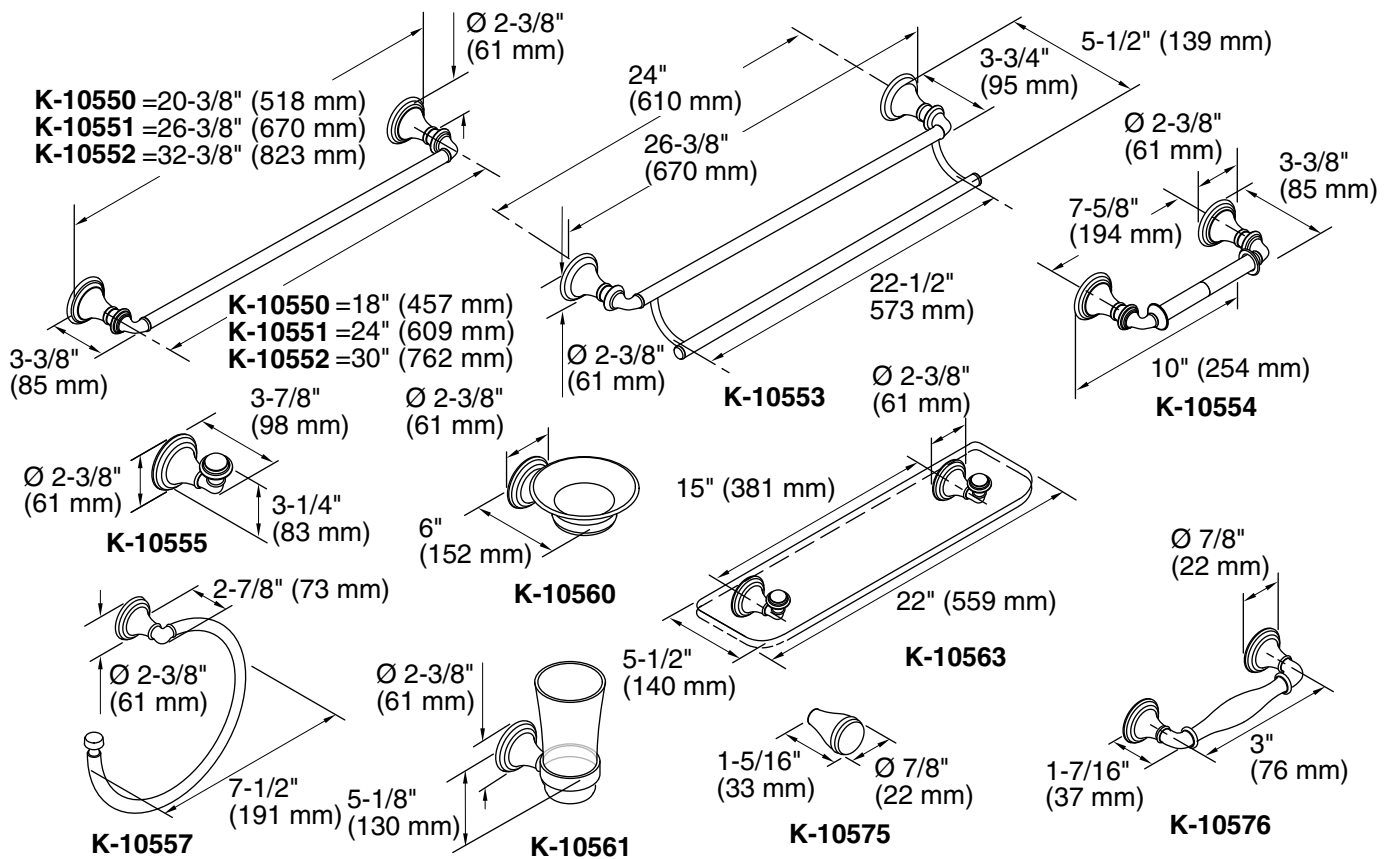

Features

- Metal construction
- Includes installation hardware
- Complements Devonshire faucet line

ACCESSORIES K-10550 SERIES

Colors/Finishes

- CP: Polished Chrome
- Other: Refer to Price Book for additional colors/finishes

Specified Model

Model/Description		Model/Description	
K-10550 18" (457 mm) Towel bar <input type="checkbox"/> CP <input type="checkbox"/> Other _____		K-10557 Towel ring <input type="checkbox"/> CP <input type="checkbox"/> Other _____	
K-10551 24" (610 mm) Towel bar <input type="checkbox"/> CP <input type="checkbox"/> Other _____		K-10560 Soap dish <input type="checkbox"/> CP <input type="checkbox"/> Other _____	
K-10552 30" (762 mm) Towel bar <input type="checkbox"/> CP <input type="checkbox"/> Other _____		K-10561 Tumbler <input type="checkbox"/> CP <input type="checkbox"/> Other _____	
K-10553 Double towel bar <input type="checkbox"/> CP <input type="checkbox"/> Other _____		K-10563 Glass shelf <input type="checkbox"/> CP <input type="checkbox"/> Other _____	
K-10554 Toilet tissue holder <input type="checkbox"/> CP <input type="checkbox"/> Other _____		K-10575 Knob cabinet hardware <input type="checkbox"/> CP <input type="checkbox"/> Other _____	
K-10555 Robe hook <input type="checkbox"/> CP <input type="checkbox"/> Other _____		K-10576 Pull cabinet hardware <input type="checkbox"/> CP <input type="checkbox"/> Other _____	

Product Specification

The accessories shall be made of metal construction. Product shall include installation hardware and complement the Devonshire faucet line. Product shall be Kohler Model K-_____-_____.

Product Diagram