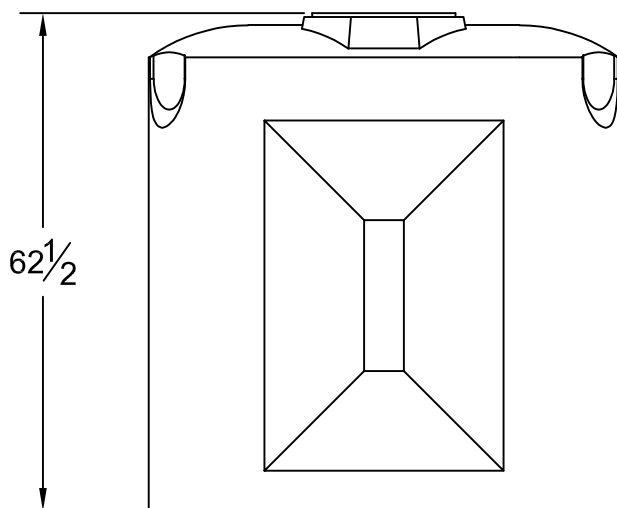

Talco 300R

300 Gallon Rectangle
Poly Water Storage Tank

Tank Weight: 125#

Talco water storage tanks ship bare. For a tank with fitting kit order:

TF-1.5 for 1 1/2" Suction kit
or

TF-2 for 2" Suction kit

Tank Fitting Kit

Automatic Fill Valve
w/ Float Assembly (3/4")

27" Pump to Tank Suction Hose
w/Shut-off Valve

 Suction Bulkhead Fitting

 Overflow Bulkhead Fitting

Fitting Kit Drawing not to scale