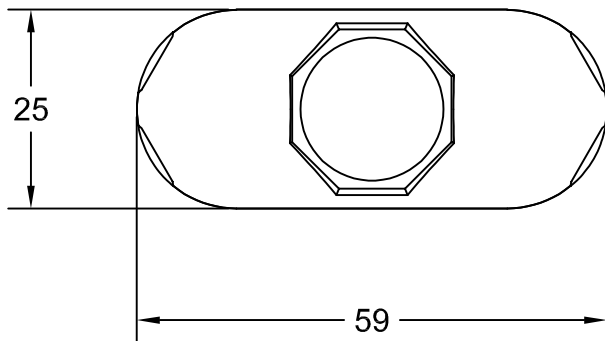

Talco 300R

300 Gallon Rectangle
Poly Water Storage Tank

Tank Weight: 125#

Talco water storage tanks ship bare. For a tank with fitting kit order:

TF-1.5 for 1 1/2" Suction kit
or

TF-2 for 2" Suction kit

Tank Fitting Kit

Automatic Fill Valve
w/ Float Assembly (3/4")

27" Pump to Tank Suction Hose
w/Shut-off Valve

 Suction Bulkhead Fitting

 Overflow Bulkhead Fitting

Fitting Kit Drawing not to scale