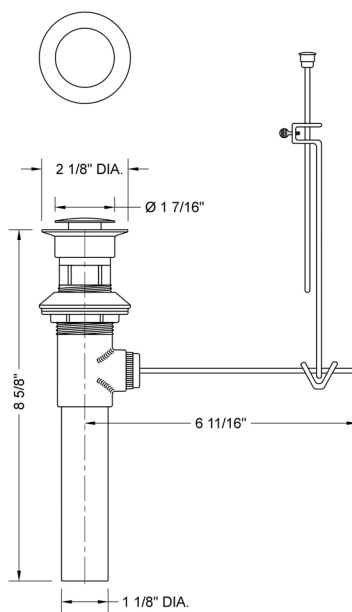

Pop-Up Lavatory Drain with Overflow

Model #: 736-

FEATURES:

- Plated flange & top only
- Adjustable ABS plastic stopper - unique design
- Fits 1 1/2" sink opening
- With overflow

AVAILABLE FINISHES:

Polished Chrome (PCH)	Satin Chrome (SC)	Bronze Umber (BU)
Satin Nickel (SN)	Pewter (PEW)	Caramel Bronze (CB)
Polished Nickel (PN)	Antique Brass (AB)	Antique Copper (ACU)
Oil-Rubbed Bronze (ORB)	Polished Brass (PB)	Polished Copper (PCU)
Vintage Bronze (VB)	Satin Brass (SB)	Rose Gold (RG)
Matte Black (MBK)	Satin Gold (SG)	Polished Gold (PG)
Black Nickel (BKN)	Bombay Gold (BG)	Jewelers Gold (JG)
Europa Bronze (EB)	White (WH)	Sedona Beige (SDB)
Tristan Brass (TB)	Unlacquered Brass (ULB)	

SPECIFICATION DRAWING:

COMPLIANCES:

Complies with: ASME A112.18.1-2012/CSA B125.1-12