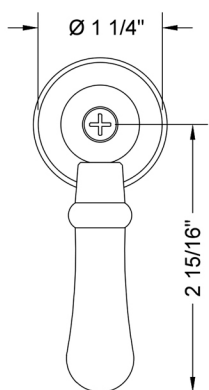

Toilet Tank Trip Lever to Fit TOTO

Model #: 9231-

FEATURES:

- Toilet tank "trip" lever to fit TOTO model: THU231
- Brass arm, spud & handle
- Fits TOTO Models: Eco Guinevere, Guinevere

AVAILABLE FINISHES:

SPECIFICATION DRAWING:

FRONT VIEW

SIDE VIEW