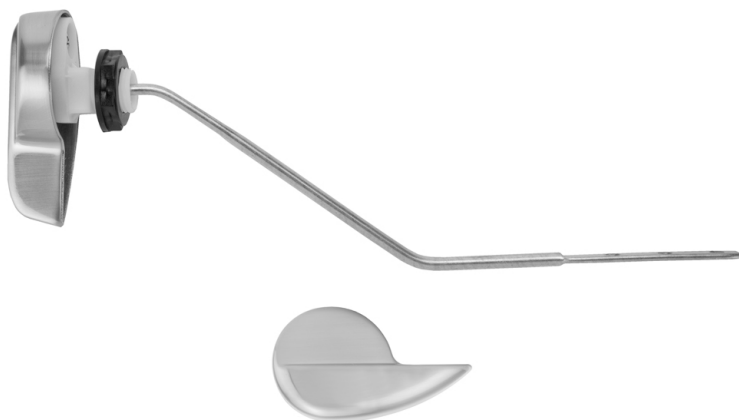

Toilet Tank Trip Lever to Fit TOTO

Model #: 961-

FEATURES:

- Toilet tank "trip" lever to fit TOTO model: THU061
- Brass arm
- Fits TOTO Models: Caruso

AVAILABLE FINISHES:

Polished Chrome (PCH)	Satin Chrome (SC)	Bronze Umber (BU)
Satin Nickel (SN)	Pewter (PEW)	Caramel Bronze (CB)
Polished Nickel (PN)	Antique Brass (AB)	Antique Copper (ACU)
Oil-Rubbed Bronze (ORB)	Polished Brass (PB)	Polished Copper (PCU)
Vintage Bronze (VB)	Satin Brass (SB)	Rose Gold (RG)
Matte Black (MBK)	Satin Gold (SG)	Polished Gold (PG)
Black Nickel (BKN)	Bombay Gold (BG)	Jewelers Gold (JG)
Europa Bronze (EB)	White (WH)	Sedona Beige (SDB)
Tristan Brass (TB)		