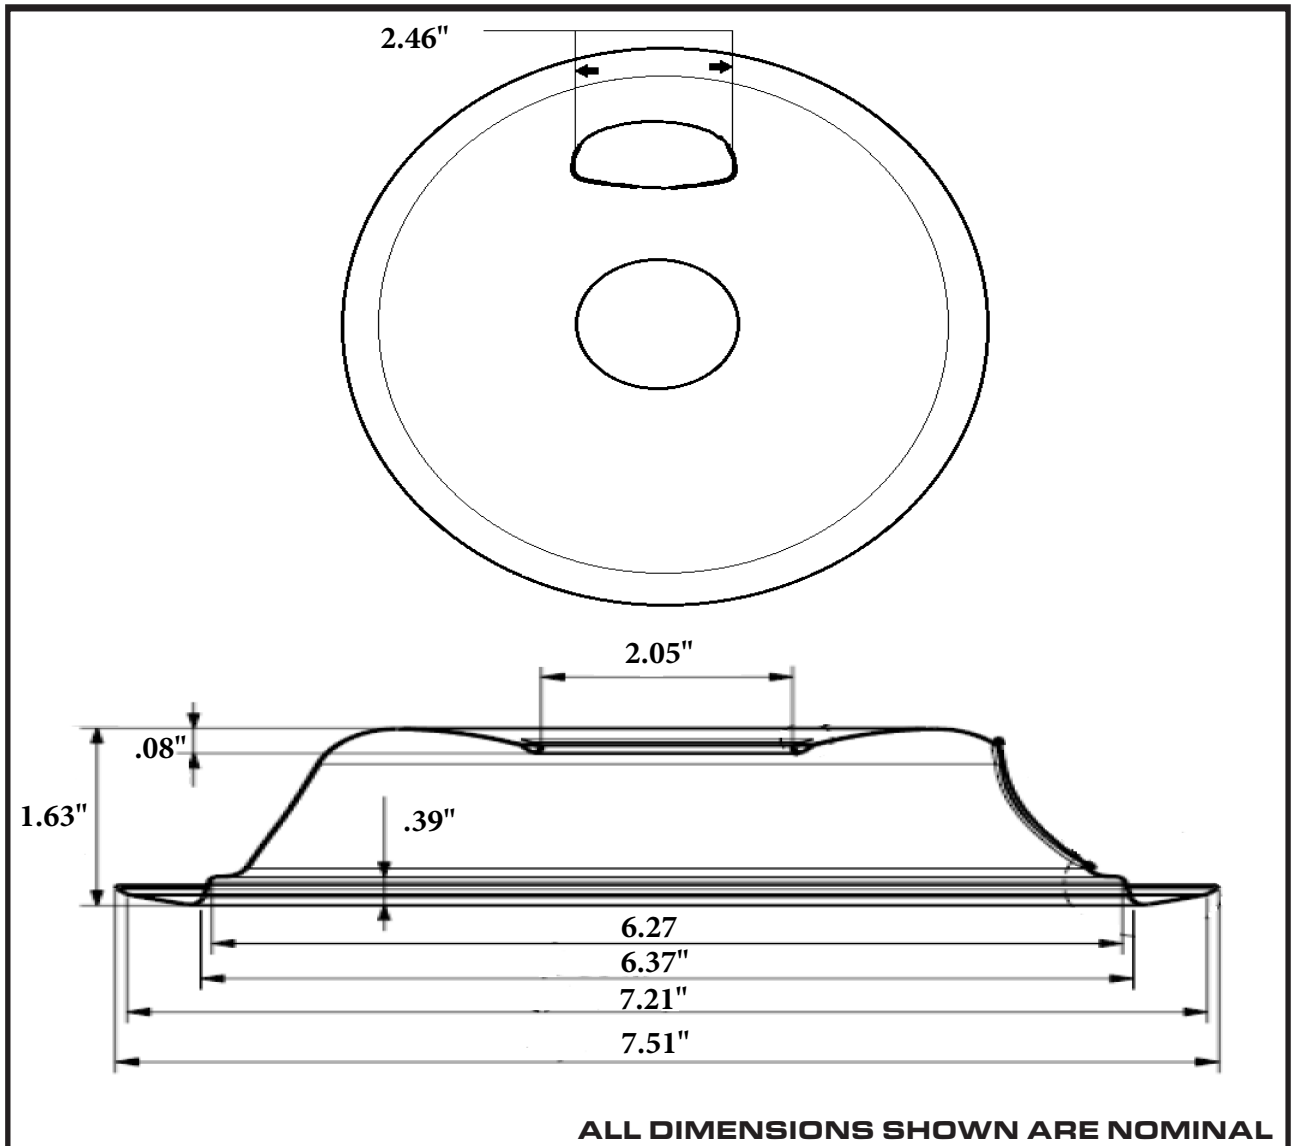

Universal Reflector Bowl

TECHNICAL DATA

DESCRIPTION:

Fits most popular brands
For use with removable element

<u>PART#</u>	<u>DESCRIPTION</u>	<u>UNIT</u>	<u>MASTER</u>
60752	6" Chrome	6	12

Country of origin: China

ALL DIMENSIONS SHOWN ARE NOMINAL