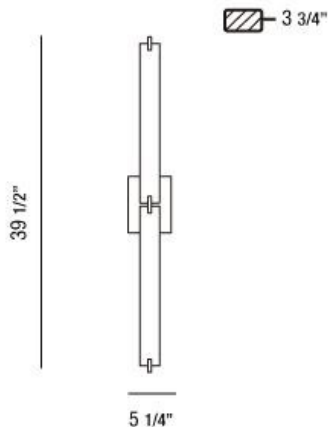

### PRODUCT DETAILS

No.	:	23273-030
Product Color	:	OIL RUBBED BRONZE
Shade / Accent Colour	:	OPAL WHITE GLASS
Width	:	39.5"
Height	:	5.25"
Ext	:	3.75"
Weight	:	4.4lbs

### TECHNICAL DETAILS

Canopy / Backplate Length	:	6.125"
Canopy / Backplate Height	:	0.813"
Canopy / Backplate Width	:	4.5"
Adjustable Lamp Head	:	No
Mounting	:	Up or Down
Approval	:	