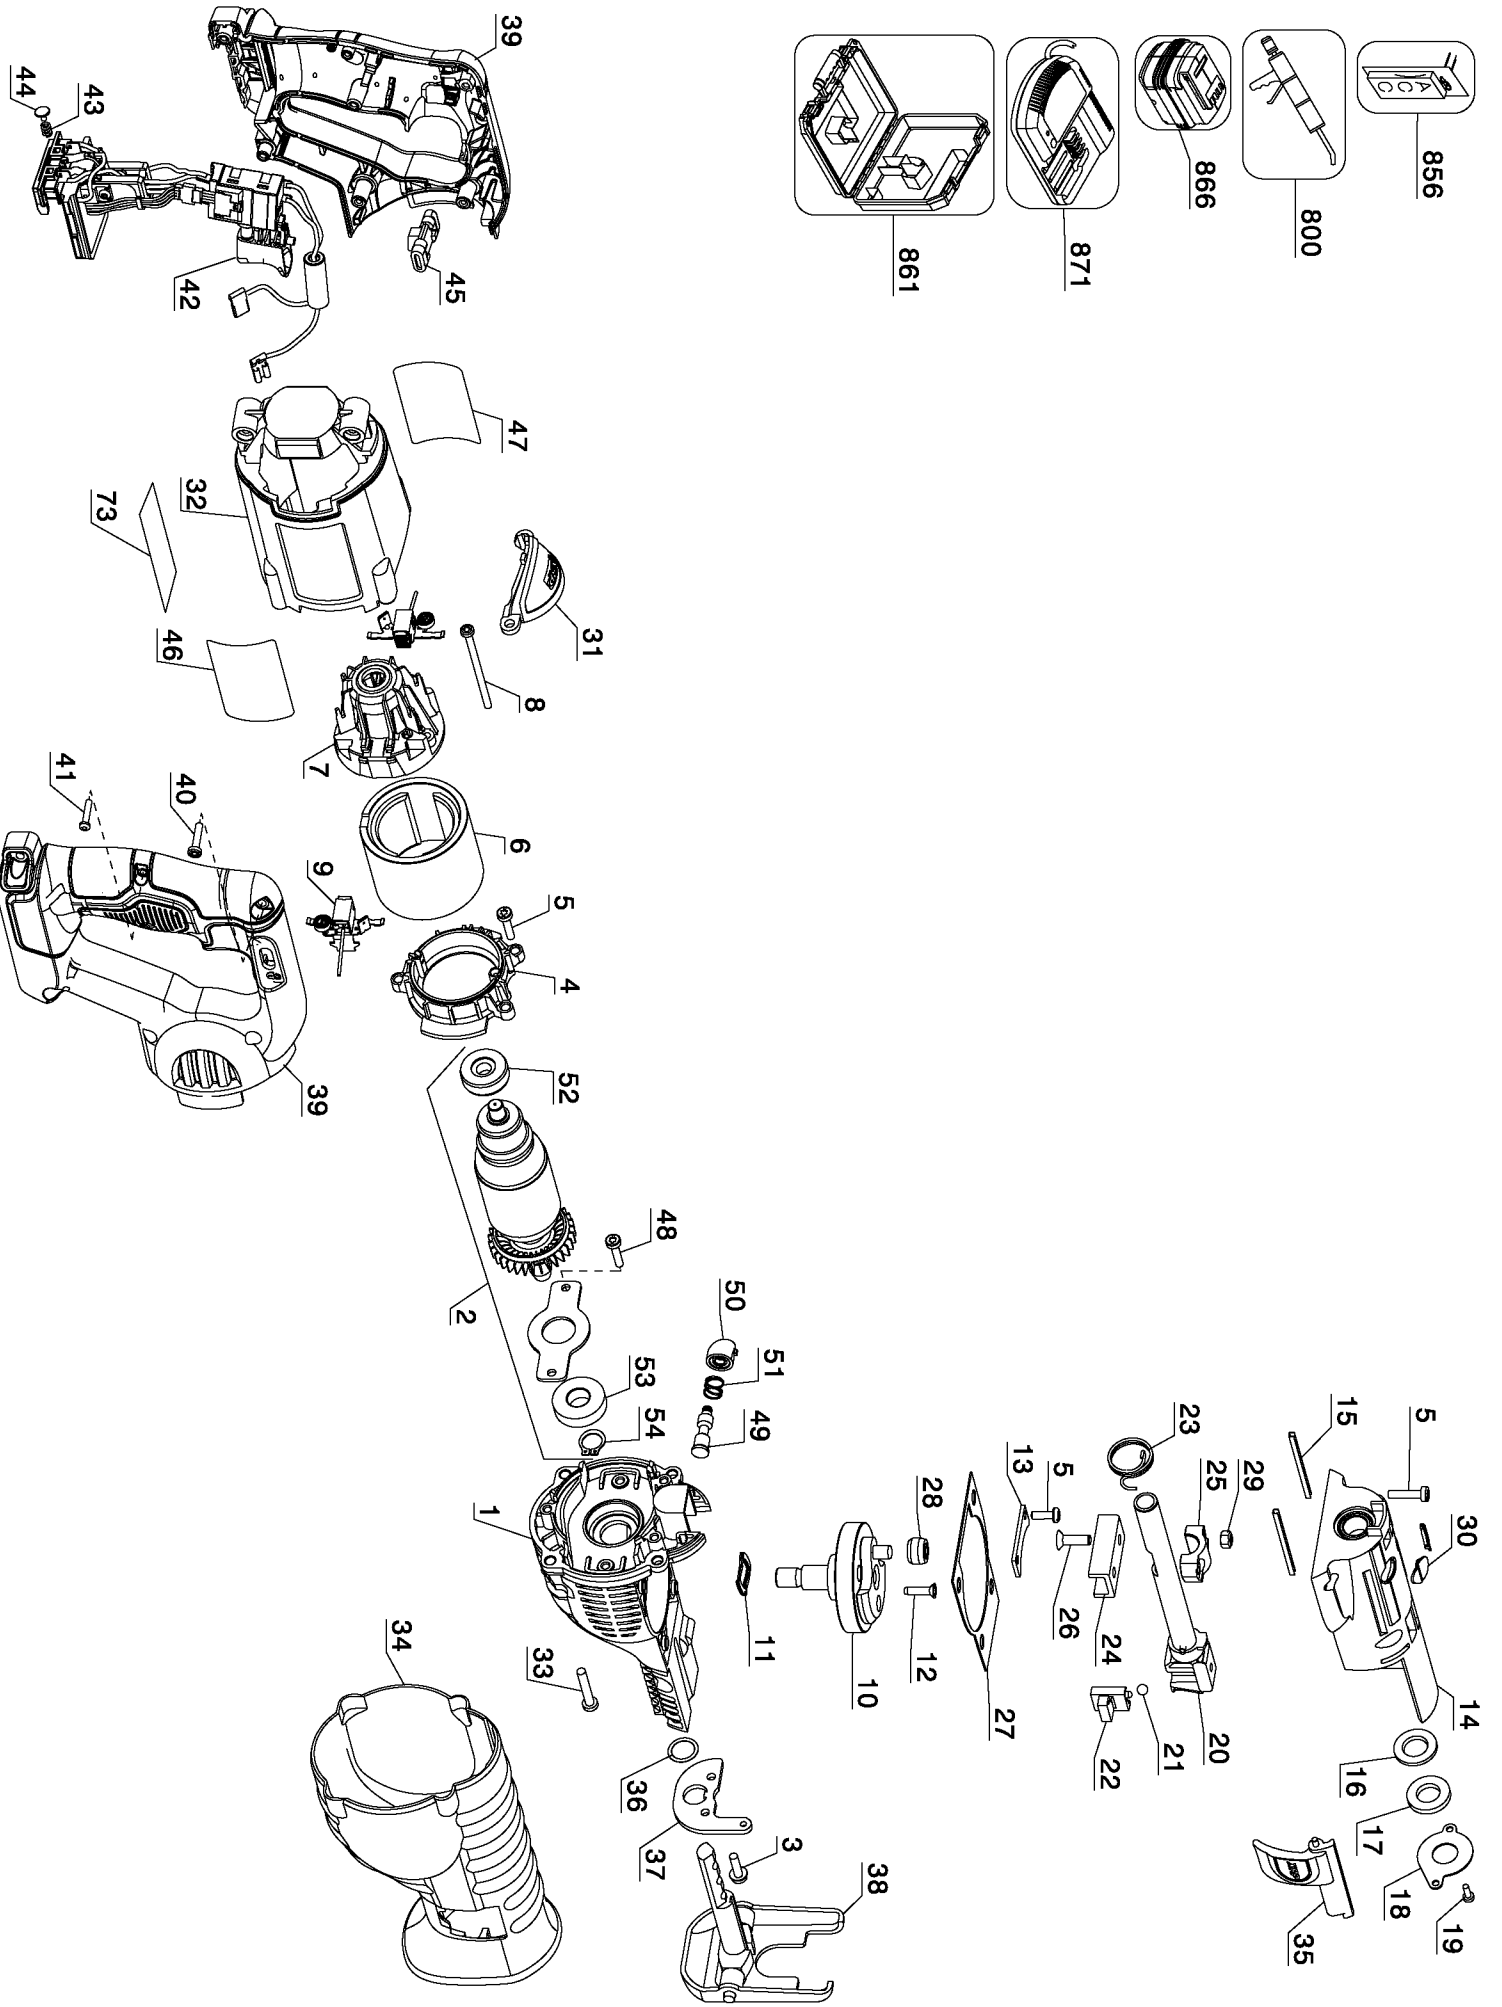

856

800

866

871

861

Parts List for DCS380B Type 1

Item Number	Part Number	Description	Qty Required
1	613138-00SV	GEAR CASE ASSY.	1
2	617376-00SV	ARMATURE & BRGS	1
3	142940-00	SCREW	2
4	613137-00	FAN BAFFLE	1
5	613619-00	SCREW,THD.FORM	9
6	611202-00SV	MAGNET RING	1
7	N171820	BEARING SUPPORT	1
8	330019-25	SCREW,THD.FORM	2
9	610126-00	BRUSH BOX	2
10	615940-00SV	GEAR & SPINDLE	1
11	619618-00	WAVY WASHER	1
12	622484-00	FLAT HD SCREW	3
13	621173-00	SUPPORT PLATE	1
14	N027851SV	GEARCASE COVER	1
15	621979-00	WEAR STRIP	2
16	618733-00	SHAFT SEAL	1
17	618477-00	FELT SEAL	1
18	N020720	SEAL PLATE	1
19	330045-43	SCREW,TAPTITE	1
20	N026647	SHAFT SERVICE KIT	1
21	000903-00	BALL	1
22	622647-00	SLIDER	1
23	622659-00	TORSION SPRING	1
24	N026647	SHAFT SERVICE KIT	1
25	617000-00	SADDLE	1
26	622486-00	FLAT HD SCREW	2
27	N063272	GASKET	1

COPYRIGHT© 2005. All Rights Reserved.

Parts list, pricing, and availability subject to change. Please visit www.dewaltservicenet.com for current parts information.

Parts List for DCS380B Type 1

Item Number	Part Number	Description	Qty Required
28	N021857	BEARING	1
29	622485-00	LOCKNUT	2
30	621927-00	COVER	2
31	N030977	INSERT	1
32	613143-01	MOTOR HOUSING	1
33	330019-45	SCREW	4
34	N084697	BOOT	1
35	N088811	LEVER,BLADELOCK	1
36	50049-00	O RING	1
37	617008-00	BRACKET	1
38	623511-00SV	SHOE ASSEMBLY	1
39	N043841	CLAMSHELL SET	1
40	330019-04	SCREW,PLASTITE	6
41	682211-00	SCREW,TORX	1
42	N102053	SWITCH, VS	1
43	N102647	SPRING	1
44	N091479	MOUNT- SPRING	1
45	N060864	LOCK-OFF BUTTON	1
46	N093226	LABEL, IDENT	1
47	N129261	RATING LABEL	1
48	330045-45	SCREW	2
49	615983-00	LOCK PIN	1
50	617733-00	CAP	1
51	618427-00	SPRING	1
52	391032-00	BEARING & BOOT	1
53	330003-64	BALL BEARING	1
54	696060-00	SNAP RING	1