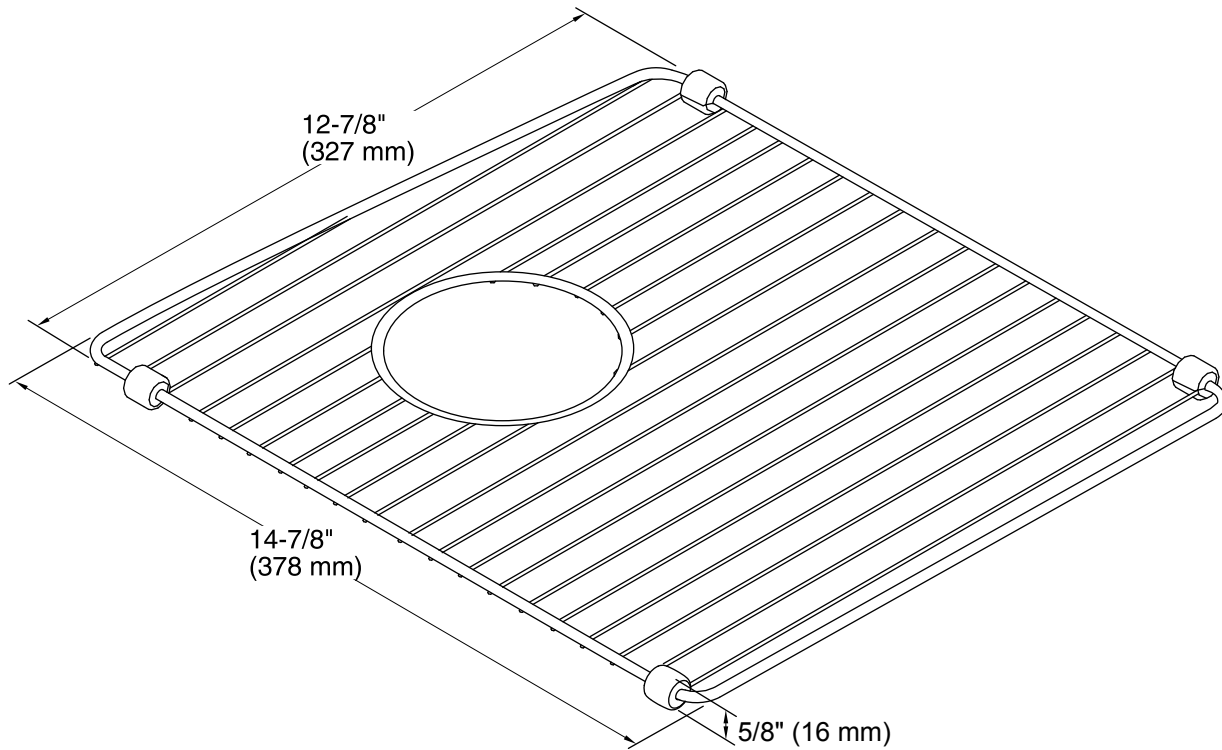

Features

- Fits in the right or left bowl of the K-5846 Brookfield kitchen sink.
- Durable stainless-steel construction.
- Helps protect sink surface from daily wear.
- Innovative wheels around the perimeter provide a secure fit and reduce debris buildup.
- Dishwasher safe.

Technical Information

All product dimensions are nominal.