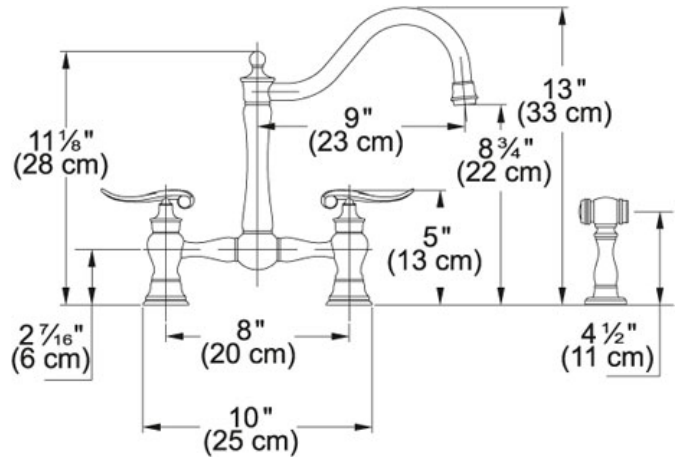

Farm House FF7000a Polished Chrome | 115.0254.384

FAMILY : **Faucets** | SERIE : **Farm House** | MODEL : **FF7000a** | FINISH : **Polished Chrome** | INSTALLATION TYPE : **Faucets** |
 STYLE : **Traditional**

TECHNICAL DATA

Version	Arc Spout / Side Spray
Faucet Operation	2 Handle Mixer
Faucet Hole	3
Type of Material	Plated Brass
Flow Rate	1.75 gpm
Spray Type	Full Spray
Spout Swivel Range	360 °
Where to buy	Showroom
Where to buy	Showroom