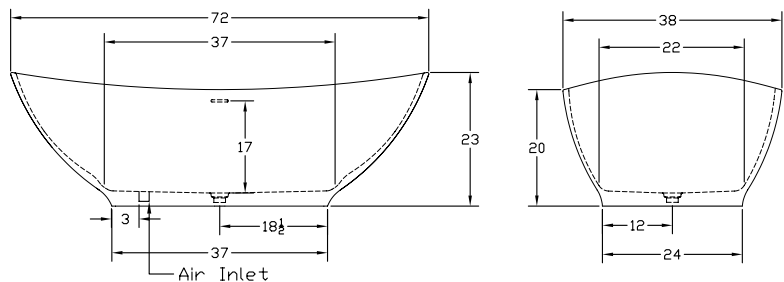

Tub is shown with Air System

- Integral Overflow (standard)