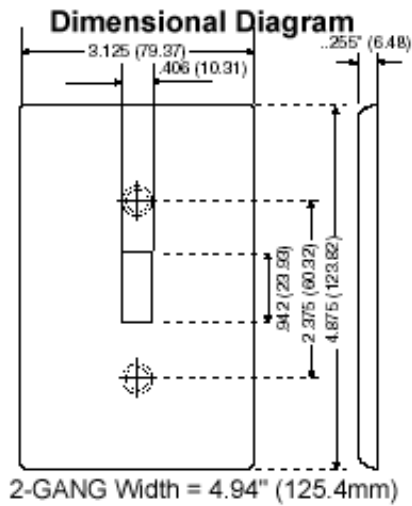

SPECIFICATION SUBMITTAL

JOB NAME:	CATALOG NUMBERS:	
____	____	____
JOB NUMBER:	____	____