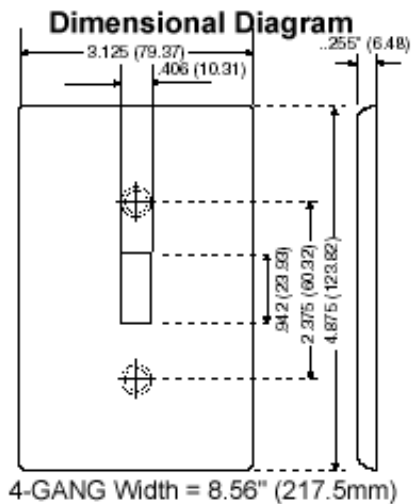

Item Description

4-Gang Decora/GFCI Device Decora Wallplate/Faceplate, Midway Size, Thermoset, Device Mount - White

Technical Information

Product Features

Type: Midway Size

Gang: 4

Material: Thermoset Plastic

Color: White

Mount: Device

Standards and Certifications: UL/CSA

Color: White

UPC Code: 07847777917

Country Of Origin: United States

SPECIFICATION SUBMITTAL

JOB NAME:	CATALOG NUMBERS:	
<input type="text"/>	<input type="text"/>	<input type="text"/>
JOB NUMBER:	<input type="text"/>	<input type="text"/>