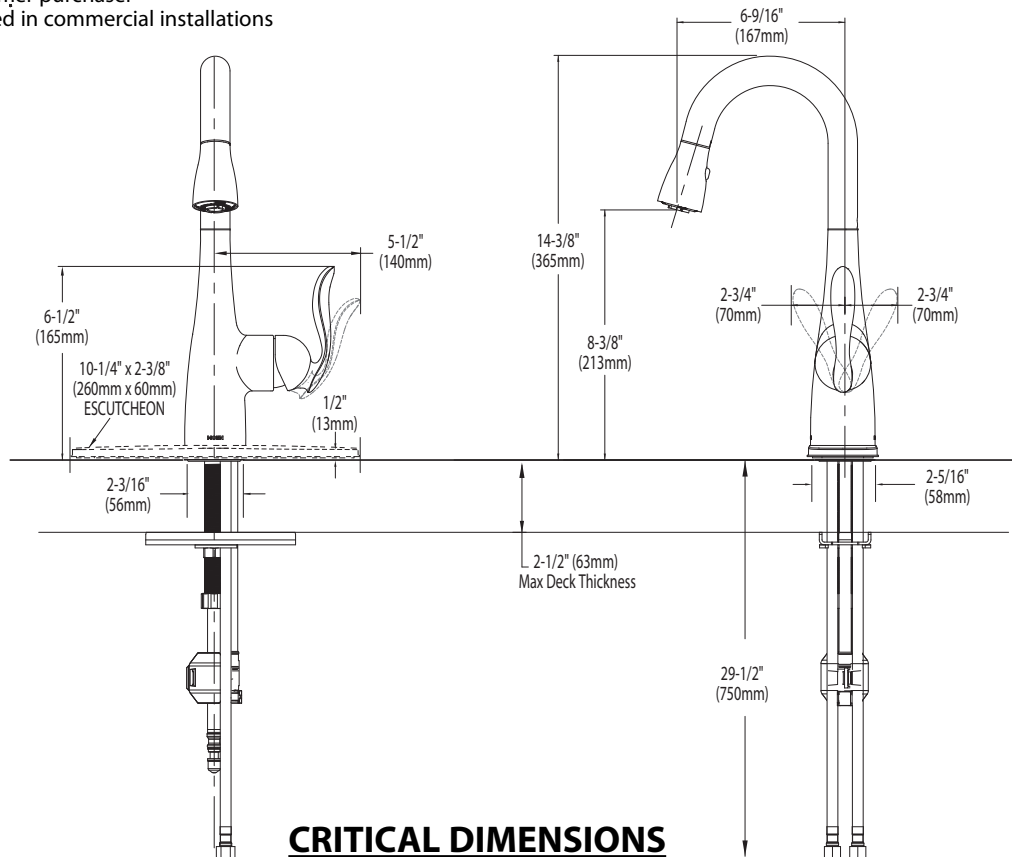

## FAUCET DESCRIPTION

- Reflex™ pulldown system offers smooth operation, easy movement and secure docking
- Metal construction with various finishes identified by suffix
- Hydrolock® quick connect installation
- Pullout spray with 68" braided hose
- Flexible supply lines with 3/8" compression fittings
- High arc spout provides the perfect height and reach for prep sinks while the pulldown feature provides infinite maneuverability for food preparation tasks
- 360° rotating spout provides ability to install handle on either side

## ARBOR™ Single Handle High Arc Pulldown Prep/Bar Faucet

**Models:** CA5995 series

**NOTE:** THIS FAUCET IS DESIGNED TO BE INSTALLED THRU 1 OR 3 HOLES, 1-1/2" (38mm) MIN. DIA.

## CRITICAL DIMENSIONS

(DO NOT SCALE)