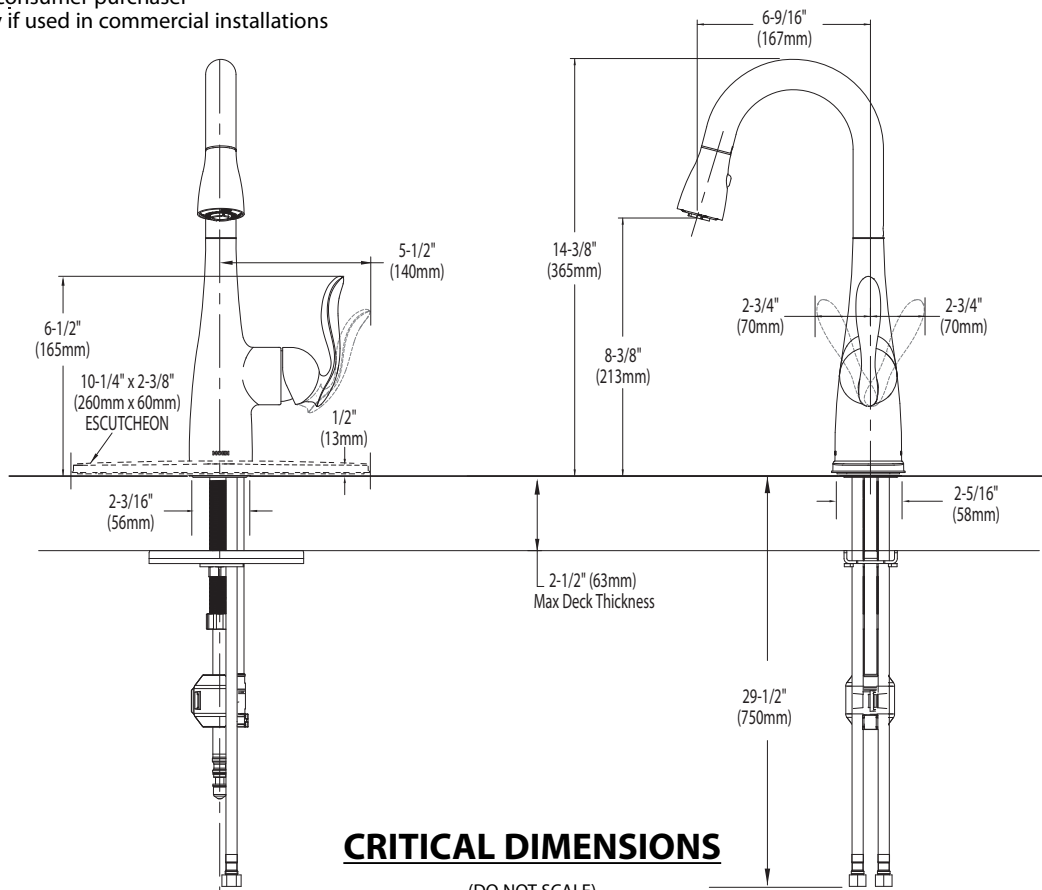

**Models:** 5995 series

**NOTE:** THIS FAUCET IS DESIGNED TO BE INSTALLED THRU 1 OR 3 HOLES, 1-1/2" (38mm) MIN. DIA.