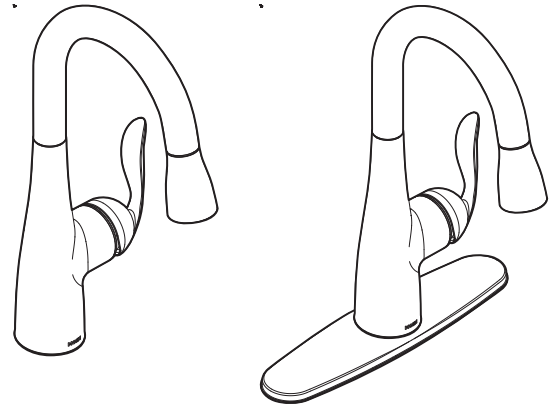

OPERATION

- Lever style handle
- Temperature controlled by 100° arc of handle travel
- Operates with less than 5 lbs. of force
- Operates in stream or spray mode in the pullout or retracted position
- When filling a vessel outside the sink, the pause feature conveniently stops the flow of water as the wand passes over the counter top

FLOW

- Flow is limited to 2.2. gpm (8.3 L/min) at 60 psi

CARTRIDGE

- 1255™ Duralast™ cartridge for Single-Handle Faucets

STANDARDS

- Third party certified to ASME A112.18.1/CSA B125.1 and all applicable requirements referenced therein including NSF 61/9
- Contains no more than 0.25% weighted average lead content
- Complies with California Proposition 65 and with the Federal Safe Drinking Water Act
- The backflow protection system in the device consists of two independently operating check valves, a primary and a secondary which prevent backflow
- **ADA** for lever handle

WARRANTY

- Lifetime limited warranty against leaks, drips and finish defects to the original consumer purchaser
- 5 year warranty if used in commercial installations

ARBOR™ Single Handle High Arc Pulldown Prep/Bar Faucet

Models: CA5995 series

NOTE: THIS FAUCET IS DESIGNED TO BE INSTALLED THRU 1 OR 3 HOLES, 1-1/2" (38mm) MIN. DIA.