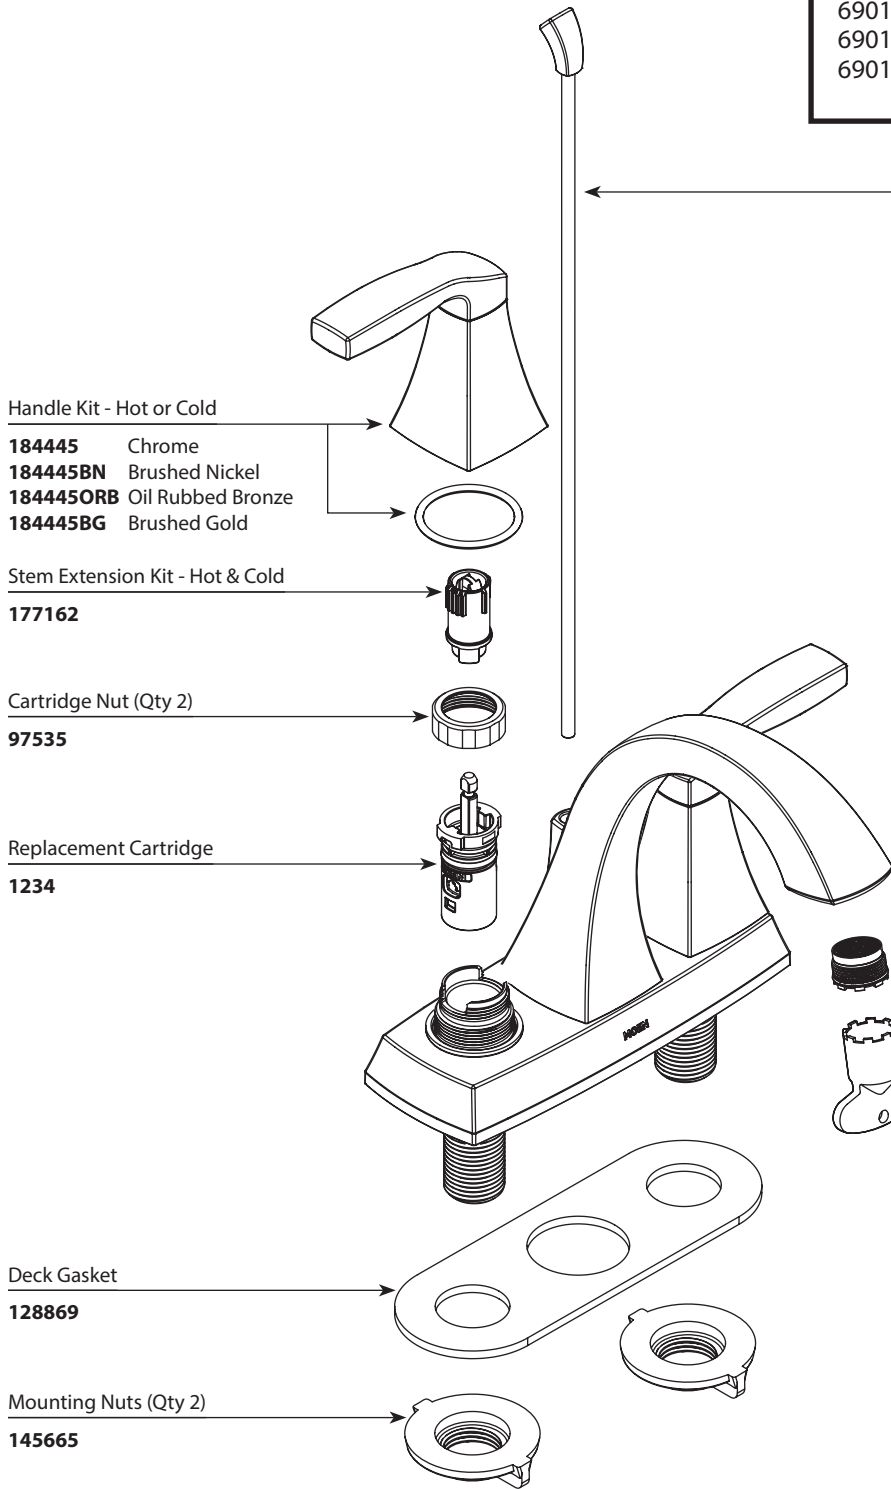

■ Order by Part Number

There is more than 1 version of this model.
Page down to identify the version you have.

VOSS™		
Two-Handle Centerset Lavatory Faucet		
MODEL	FINISH	NOTES
6901	Chrome	Metallic Waste
6901BN	Brushed Nickel	Metallic Waste
6901ORB	Oil Rubbed Bronze	Metallic Waste
6901BG	Brushed Gold	Metallic Waste

Lift Rod Kit

161917	Chrome
161917BN	Brushed Nickel
161917ORB	Oil Rubbed Bronze
161917BG	Brushed Gold

Aerator Kit (Includes tool)

180158	1.2 gpm
--------	---------

WASTE ASSEMBLIES	
Metallic Waste-Pop-up Plug & Seat	
10709	Chrome
10709BN	Brushed Nickel
10709ORB	Oil Rubbed Bronze
10709BG	Brushed Gold
<i>For Additional Waste Information see www.moen.com for models below.</i>	
10790	Metallic Waste
OPTIONAL	
Hot & Cold Indicator Rings	
129707	Chrome, Brushed Nickel and Brushed Gold
161956	Oil Rubbed Bronze
USE ON DECKS < 1/4" (6mm)	USE ON DECKS > 1-3/16" (30mm)
<p>Thin Deck Spacer Kit (Qty 2)</p> <p>146936</p>	<p>Thick Deck Extension Kit (Qty 2)</p> <p>100818</p>

■ Order by Part Number

■ Order by Part Number

VOSS™ Two-Handle Centerset Lavatory Faucet		
MODEL	FINISH	NOTES
6901	Chrome	Metallic Waste
6901BN	Brushed Nickel	Metallic Waste
6901ORB	Oil Rubbed Bronze	Metallic Waste

- 180158** 1.2 gpm
- 137401** 1.5 gpm

Handle Kit - Hot

- 161945** Chrome
- 161945BN** Brushed Nickel
- 161945ORB** Oil Rubbed Bronze

Cartridge Nut (Qty 2)

97535

Replacement Cartridge

1224

Deck Gasket