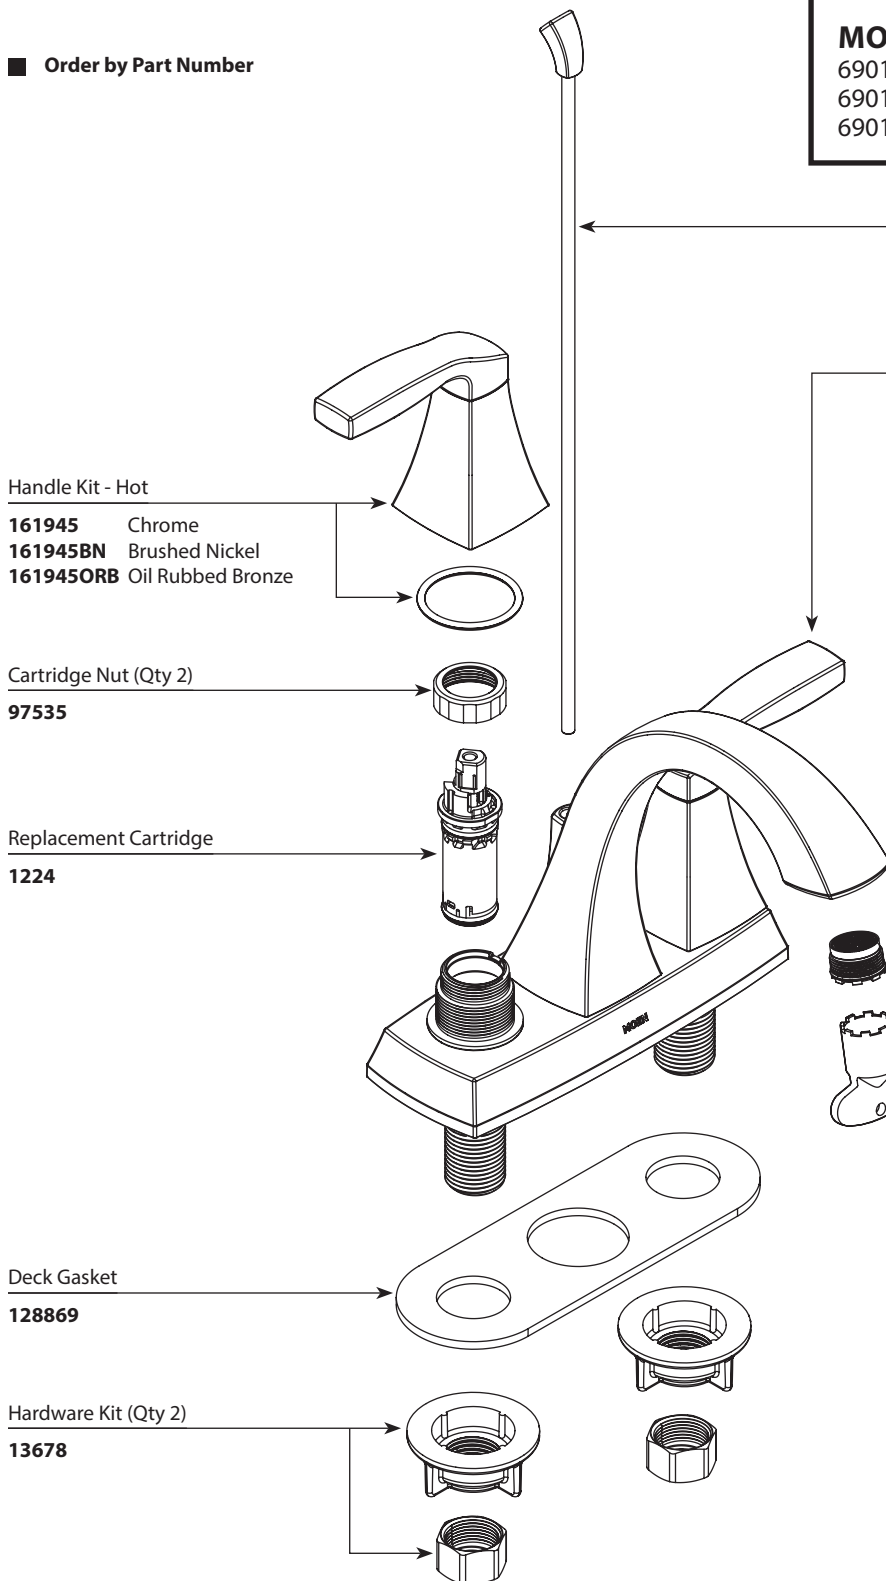

■ Order by Part Number

There is more than 1 version of this model.
Page down to identify the version you have.

VOSS™		
Two-Handle Centerset Lavatory Faucet		
MODEL	FINISH	NOTES
6901	Chrome	Metallic Waste
6901BN	Brushed Nickel	Metallic Waste
6901ORB	Oil Rubbed Bronze	Metallic Waste
6901BG	Brushed Gold	Metallic Waste

Lift Rod Kit

161917	Chrome
161917BN	Brushed Nickel
161917ORB	Oil Rubbed Bronze
161917BG	Brushed Gold

Aerator Kit (Includes tool)

180158	1.2 gpm
--------	---------

WASTE ASSEMBLIES	
Metallic Waste-Pop-up Plug & Seat	
10709	Chrome
10709BN	Brushed Nickel
10709ORB	Oil Rubbed Bronze
10709BG	Brushed Gold
<i>For Additional Waste Information see www.moen.com for models below.</i>	
10790	Metallic Waste
OPTIONAL	
Hot & Cold Indicator Rings	
129707	Chrome, Brushed Nickel and Brushed Gold
161956	Oil Rubbed Bronze
USE ON DECKS < 1/4" (6mm)	USE ON DECKS > 1-3/16" (30mm)
<p>Thin Deck Spacer Kit (Qty 2)</p> <p>146936</p>	<p>Thick Deck Extension Kit (Qty 2)</p> <p>100818</p>

■ Order by Part Number

■ Order by Part Number

VOSS™ Two-Handle Centerset Lavatory Faucet		
MODEL	FINISH	NOTES
6901	Chrome	Metallic Waste
6901BN	Brushed Nickel	Metallic Waste
6901ORB	Oil Rubbed Bronze	Metallic Waste

- 180158** 1.2 gpm
- 137401** 1.5 gpm

Handle Kit - Hot

- 161945** Chrome
- 161945BN** Brushed Nickel
- 161945ORB** Oil Rubbed Bronze

Cartridge Nut (Qty 2)

97535

Replacement Cartridge

1224

Deck Gasket