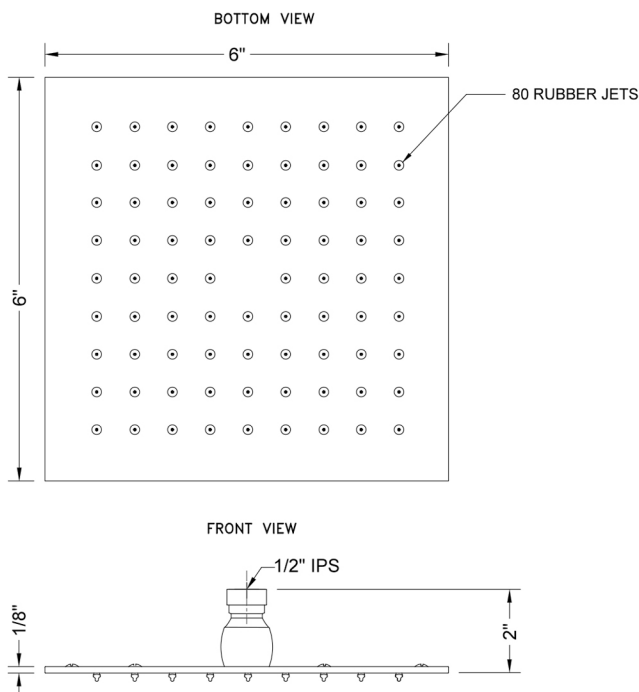

SPECIFICATION DRAWING:

SPRAY PATTERNS:

ANGLES AND FLOW RATES:

COMPLIANCES:

Complies with: ASME A112.18.1-2012/CSA B125.1-12