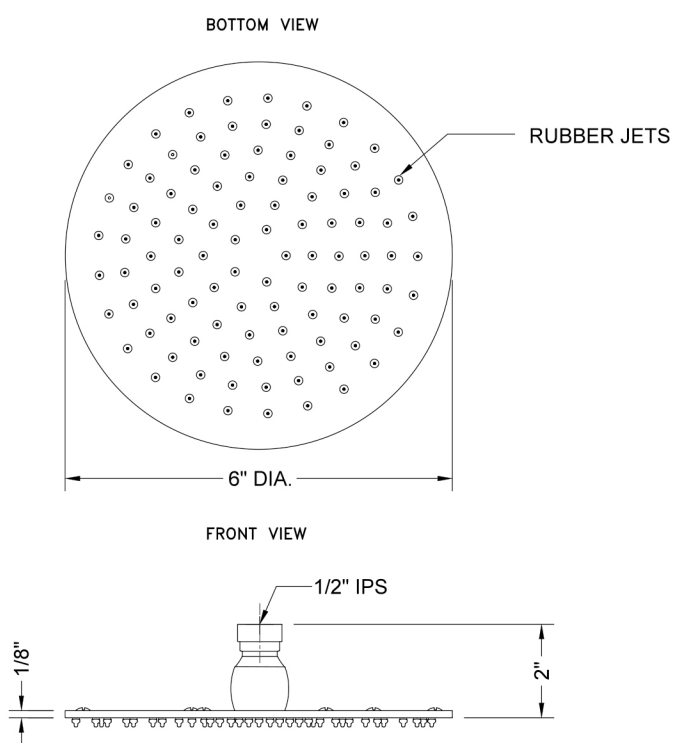

6" Round Rain Machine-2.0 GPM

Model #: S206-2.0-

FEATURES:

- A POWER SHOWER - the technology of the Rain Machine® allows for a strong rain spray at any angle
- 1/2" IPS adjustable brass ball joint to adjust angle of showerhead
- 6" diameter all brass body with 81 easy clean rubber jets
- Available flow rates: 2.5, 2.0, 1.75 & 1.5 GPM
- *2.0 GPM-WaterSense approved

SPECIFICATION DRAWING:

SPRAY PATTERNS:

ANGLES AND FLOW RATES:

2.5 GPM			
2.0 GPM			
1.75 GPM	45°	90°	Drop Ceiling
1.5 GPM			

COMPLIANCES:

CEC

Complies with: ASME A112.18.1-2012/CSA B125.1-12