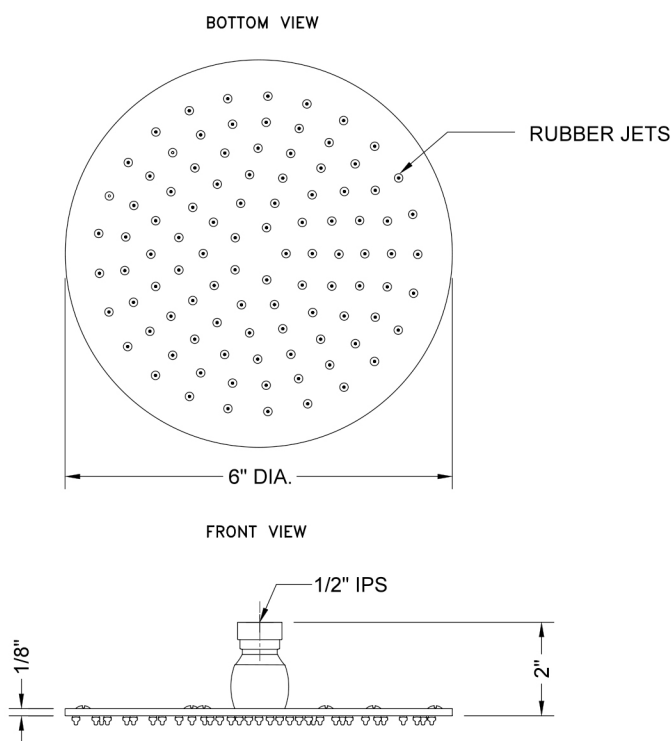

6" Round Rain Machine

Model #: S206-

FEATURES:

- A POWER SHOWER - the technology of the Rain Machine® allows for a strong rain spray at any angle
- 1/2" IPS adjustable brass ball joint to adjust angle of showerhead
- 6" diameter all brass body with 81 easy clean rubber jets
- Available flow rates: 2.5, 2.0, 1.75 & 1.5 GPM
- *2.0 GPM-WaterSense approved

SPECIFICATION DRAWING:

SPRAY PATTERNS:

ANGLES AND FLOW RATES:

2.5 GPM			
2.0 GPM			
1.75 GPM	45°	90°	Drop Ceiling
1.5 GPM			

COMPLIANCES:

Complies with: ASME A112.18.1-2012/CSA B125.1-12