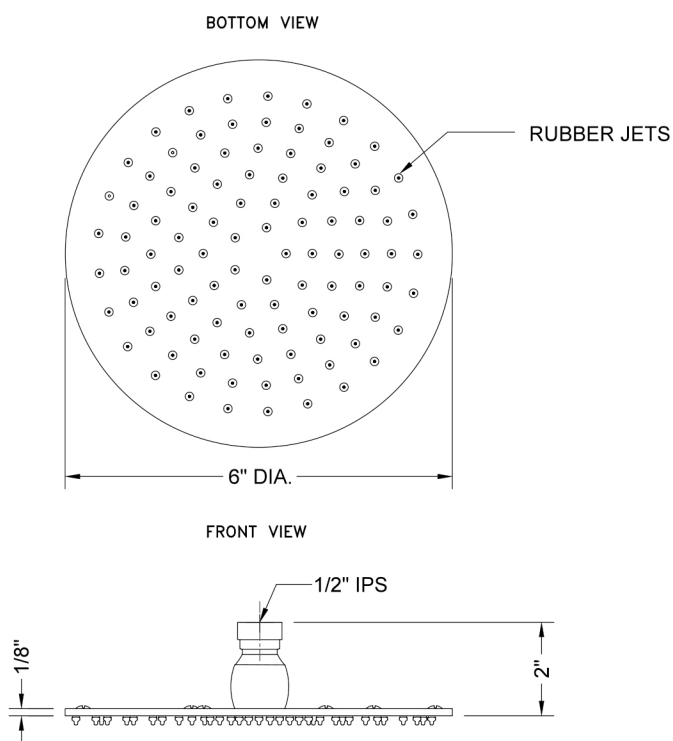

6" Round Rain Machine-1.75 GPM

Model #: S206-1.75-

FEATURES:

- A POWER SHOWER - the technology of the Rain Machine® allows for a strong rain spray at any angle
- 1/2" IPS adjustable brass ball joint to adjust angle of showerhead
- 6" diameter all brass body with 81 easy clean rubber jets
- Available flow rates: 2.5, 2.0, 1.75 & 1.5 GPM
- *2.0 GPM-WaterSense approved

SPECIFICATION DRAWING:

SPRAY PATTERNS:

ANGLES AND FLOW RATES:

2.5 GPM			
2.0 GPM			
1.75 GPM	45°	90°	Drop Ceiling
1.5 GPM			

COMPLIANCES:

CEC

Complies with: ASME A112.18.1-2012/CSA B125.1-12