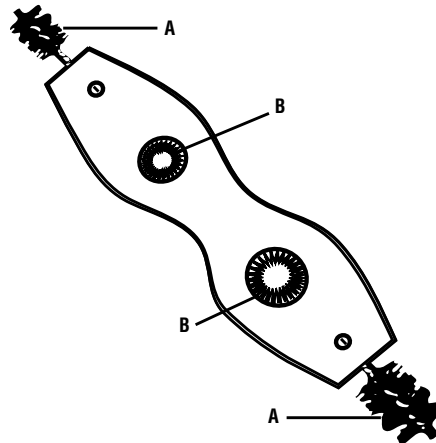

4-in-1 Tool

RAP50185

Model Numbers

RAP50185 4 IN 1 COPPER WIRE BRUSH

Product Features

- 1/2" (12.7mm) & 3/4" (19mm)
- Cleans copper tubing and fittings
- Wire brushes on each end polish inside of copper fitting
- Wire brushes in center of tool, polish the outside of tubing

A. Wire brushes on each end polish inside of copper fitting.
B. Wire brushes in center of tool, polish the outside of tubing.

Warranty

Subject to the limitations expressed herein, Seller warrants to the original Buyer that hand tools manufactured and sold by Seller ("Tool") shall be free from defects in design, material and workmanship under Normal Use for the life of tool. This warranty is void for any damage caused by misuse, abuse, neglect, or acts of God. For the purpose of this section, "Normal Use" means in strict accordance with any documentation describing safe practices used by a professional tradesman in the industry.