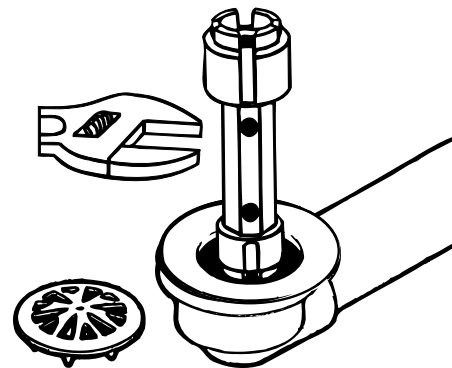

Smart Dumbbell Drain Wrench

RAP50205

Model Numbers

RAP50205 SMART DUMBELL DRAIN WRENCH

Product Features

- This tool is great for installing and removing tub drains and closet spuds
- Prevents scratching of decorative finishes
- Double ended to fit most tub drains