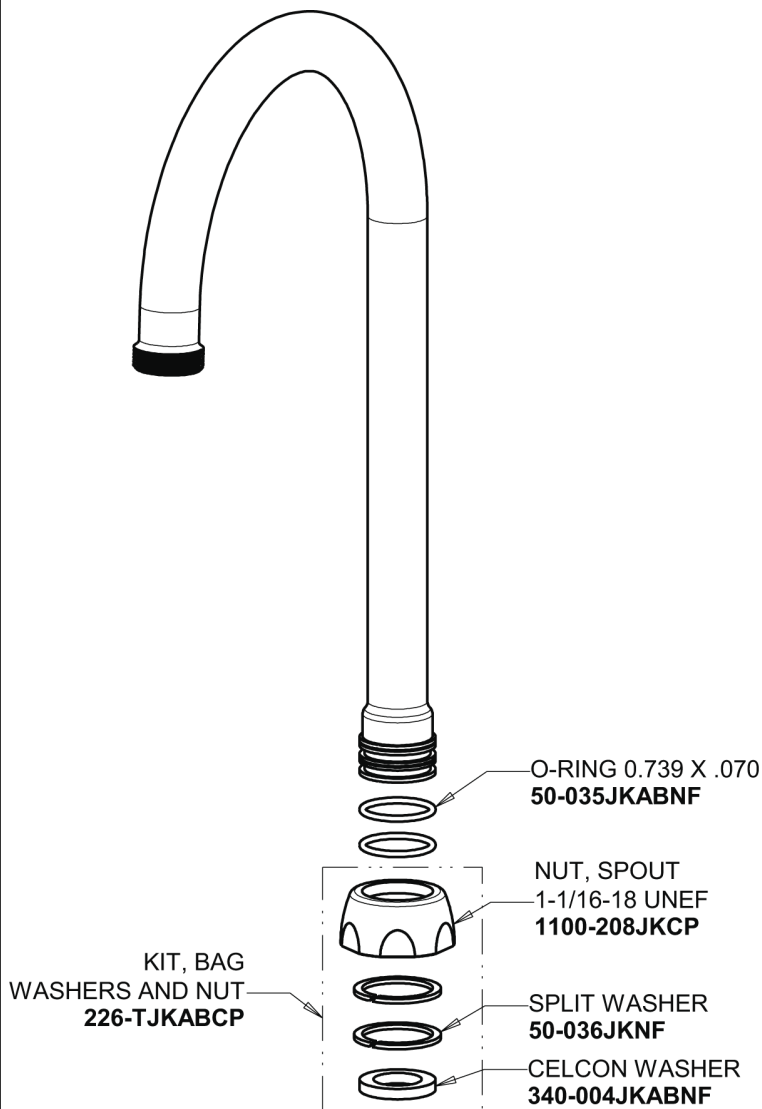

# Repair Parts

50-317XKABCP

Deck-mounted manual faucet, single-hole mounting

## Base Parts:

## 5-1/4" Rigid / Swing Gooseneck Spout GN2AJKABCP