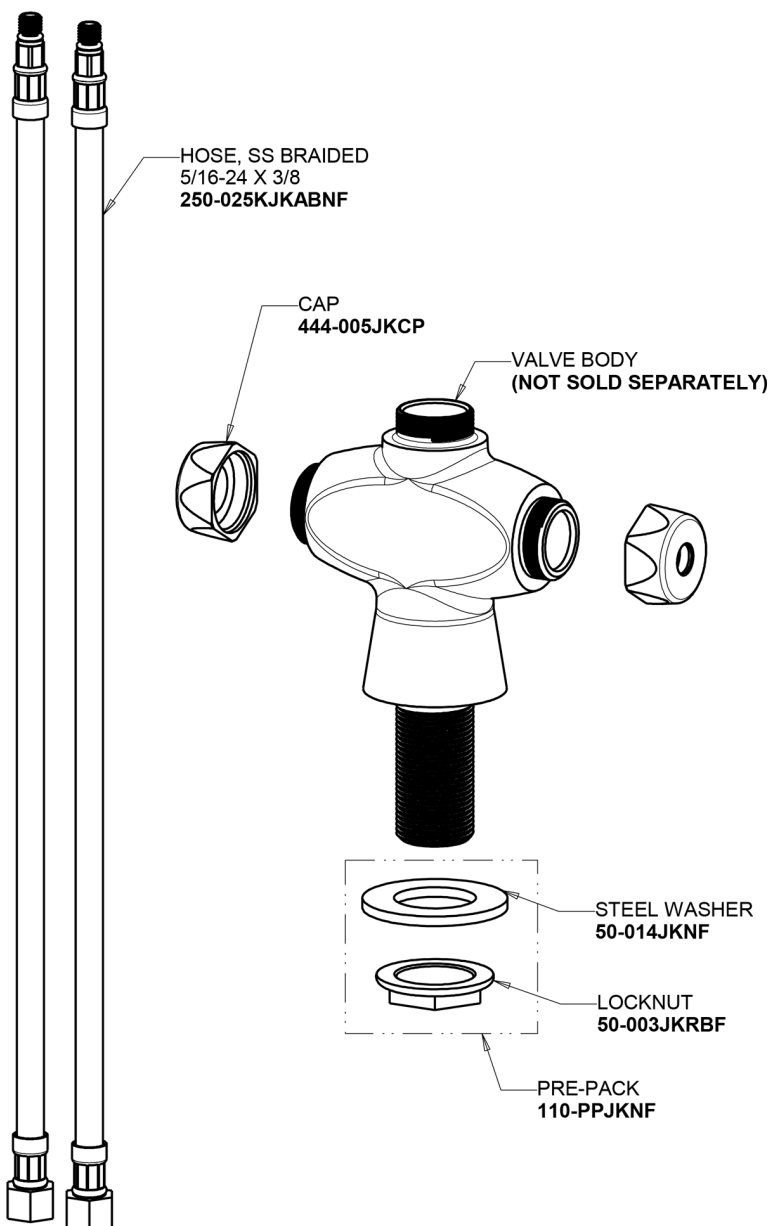

# Repair Parts

50-317XKABCP

Deck-mounted manual faucet, single-hole mounting

## Base Parts:

## 5-1/4" Rigid / Swing Gooseneck Spout GN2AJKABCP