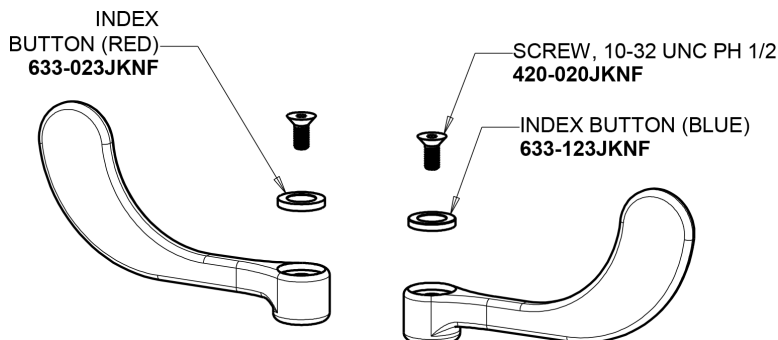

# Repair Parts

50-317XKABCP

Deck-mounted manual faucet, single-hole mounting

# CHICAGO FAUCETS®

Geberit Group

4" Wristblade Handle  
317-PRJKCP

2.2 GPM (8.3 L/min) Aerator  
E3JKABCP

Ceramic 1/4-Turn Cartridge (pair)  
1-099XKJKABNF (right)  
1-100XKJKABNF (left)