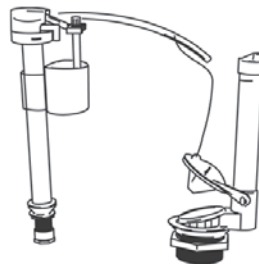

1.28 gpf Closet Tank

PF6112WH

PF6112WH
Shown with PF1500WH
round front bowl

Available Tank Lids

- PF6112LIDWH TANK LID F/ PF6112 WHIT
- PF6110LIDWH TANK LID F/ PF6110 WHIT
- PF6114LIDWH TANK LID F/ PF6114 WHIT

PF9412FLPK - Fill Valve Assembly

PF9412FVPK - Flush Valve Assembly

PF9412FRPK- 3" Replacement Flapper

Trip Lever Assembly

Trip Lever

- PF5112TLCPPK - Chrome
- PF5112TLWHPK - White

- Shank Washer
- A61061
- PF9412TGP - Brass Bolt Set
- PF9412TGP - Rubber Washer

- Clamp Nut
- Hat washer
- Coupling Nut
- Flange Nut
- PF9412TGP - Tank Rubber Gasket

- Washer
- Brass Hex Nut
- Bolt Cap, White

Warranty and Codes

This product comes complete with installation, operating, care and maintenance instructions. All PROFLO fixtures carry a 1- year limited warranty. This product meets ANSI: A112.18.1M.