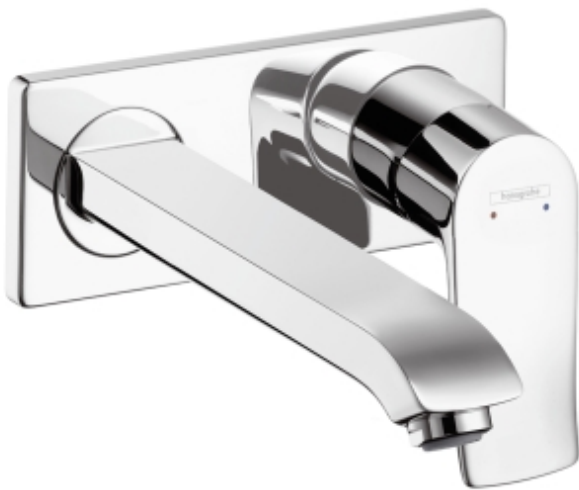

Product data sheet (PDF)

Metris

Wall-Mounted Single Handle Faucet Trim

Description

- M1 ceramic cartridge
- Boltic handle lock
- Optional drain
- Flow 1.5 GPM: 30% Water Savings
- Needs rough 13622181

Finishes	Part no.	List Price
chrome	31086001	\$ 298.00
brushed nickel	31086821	\$ 428.00

Product image

Scale drawing