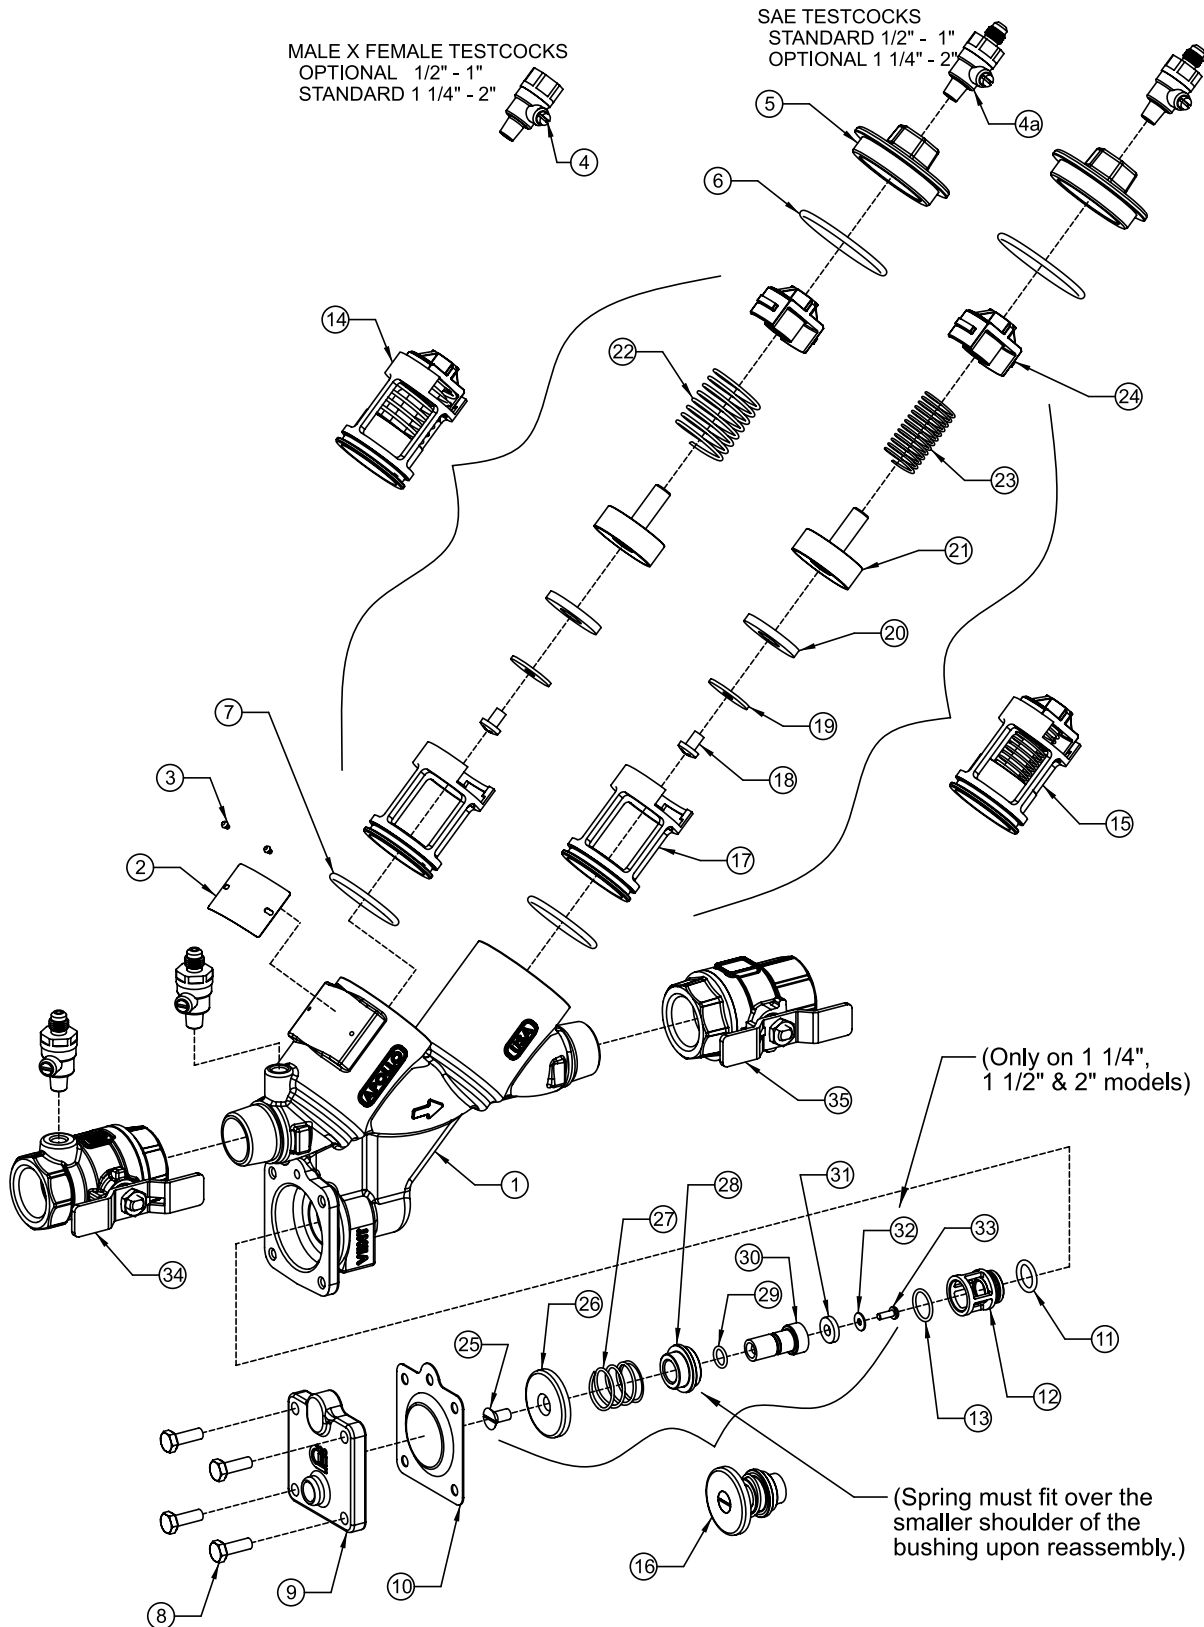

PARTS LIST 1/2" - 2"

Figure 4

RP4A and RPLF4A Parts List

Item #	Description	Std. or LF	Qty.	Part Number					
				1/2"	3/4"	1"	1-1/4"	1-1/2"	2"
1	Body	All	1	Consult Factory					
2	Label Plate	All	1	Consult Factory					
3	Label Plate Tacks	All	2	I-2614-00					
4	Test Cock M x F (81 metal)	Std	4	78-290-01 (Optional)			78-291-01 (Standard)		
	Test Cock M x F (Lead Free)	LF		78LF-290-01 (Optional)			78LF-291-01 (Standard)		
4a	Test Cock SAE (81 metal)	Std		78-292-01 (Standard)			78-293-01 (Optional)		
	Test Cock SAE (Lead Free)	LF		78LF-292-01 (Standard)			78LF-293-01 (Optional)		
5	Cap (81 metal)	Std	2	F-3846-05	F-3822-05	F-3848-05	F-3850-05	F-3854-05	
	Cap (Lead Free)	LF		F-3847-05	F-3823-05	F-3849-05	F-3851-05	F-3855-05	
6	Cap O-Ring	All	2	D-4881-00	D-4812-00	D-4884-00	D-4885-00	D-4888-00	
7	Check Module O-Ring	All	2	D-4880-00	D-4744-00	D-4882-00	D-4884-00	D-4885-00	
8	RV Cover Bolts	All	(QTY)	B-1793-00 (4)			B-1751-00 (6)	B-1751-00 (7)	
9	RV Cover (81 metal)	Std	1	F-3890-05			F-3894-05	F-3892-05	
	RV Cover (Lead Free)	LF		F-3891-05			F-3895-05	F-3893-05	
10	RV Diaphragm	All	1	D-2632-00			D-2505-00	D-4909-00	
11	RV Seat O-Ring	All	1	D-4892-00			D-4910-00	D-4903-00	
12	RV Seat	All	1	L-7894-00			L-8038-00	L-8039-00	
13	RV Bushing Face O-Ring	All	1	D-4893-00			D-4744-00	D-4904-00	
14	1st Chk S-Assy (see below)	All	1	W-9207-05	W-9208-05	W-9209-05	W-9210-05	W-9211-05	
15	2nd Chk S-Assy (see below)	All	1	W-9075-05	W-9003-05	W-9074-05	W-9159-05	W-9204-05	
16	RV S-Assy (81) (see below)	Std	1	W-9223-05			W-9244-05	W-9245-05	
	RV S-Assy (LF) (see below)	LF		W-9586-05			W-9587-05	W-9588-05	