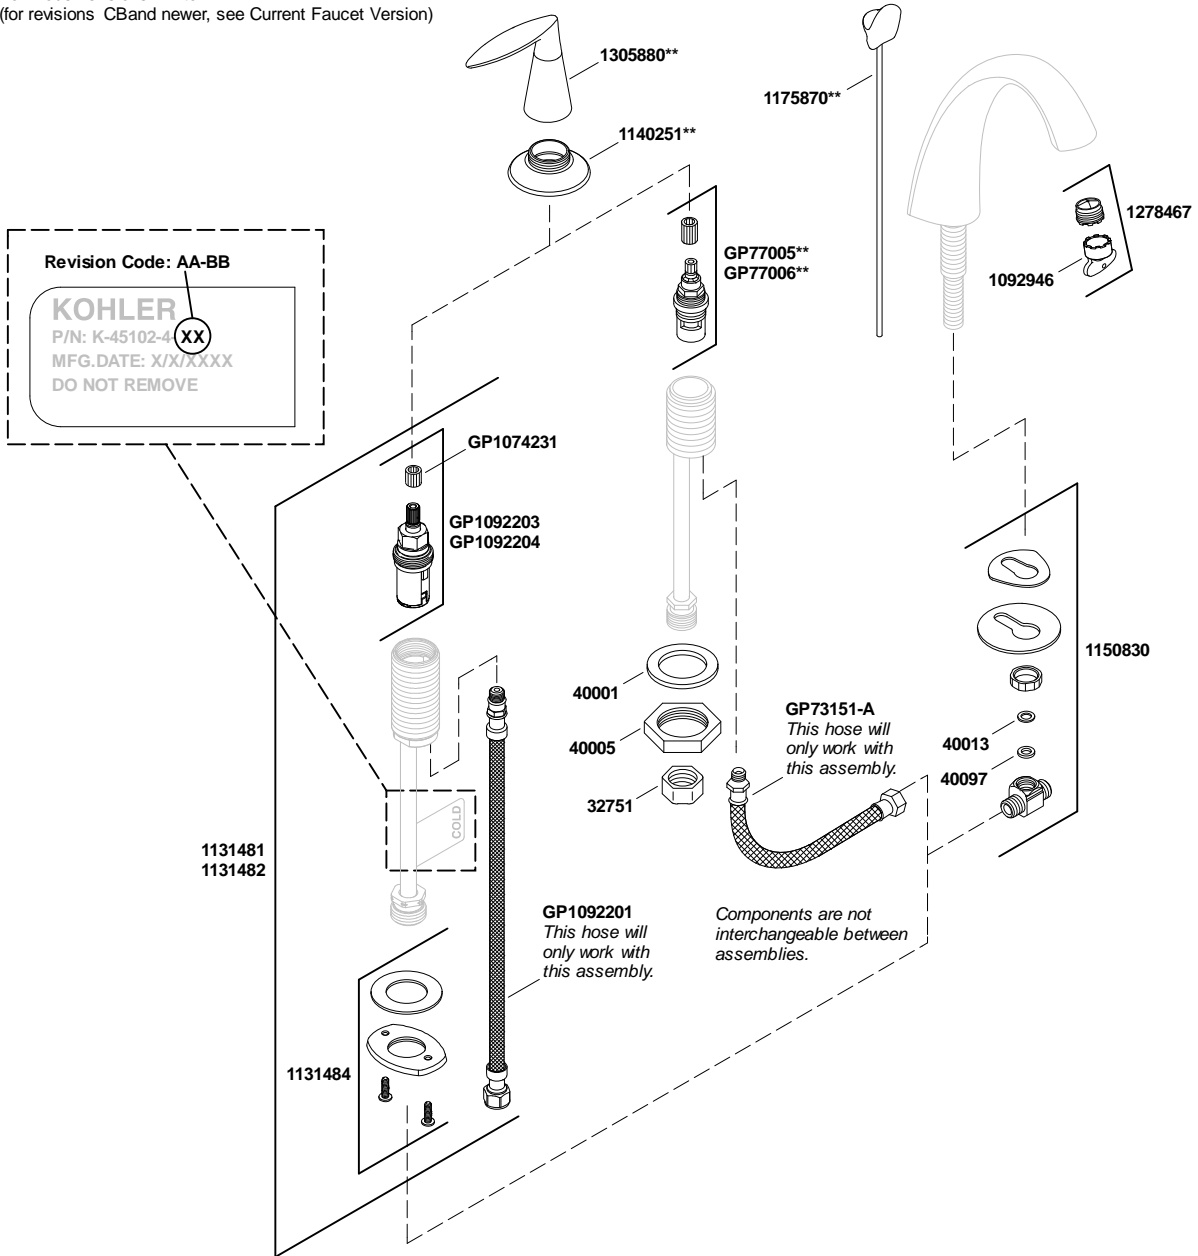

**Widespread bathroom sink faucet  
K-45102-4-CP**

**Original Faucet Version**  
For model revisions AA to BB  
(for revisions CBand newer, see Current Faucet Version)

Widespread bathroom sink faucet  
K-45102-4-CP

**COMPLETE DRAIN OPTIONS**

**Other Stoppers & Optional Drain Components**

NOTE: Click on the drawing to view a colored photo for reference.

1111111-8- F

©2019 Kohler Co.

Widespread bathroom sink faucet  
K-45102-4-CP

**Current Faucet Version**  
For model revisions CB and newer  
(for revisions AA to BB, see Original Faucet Version)