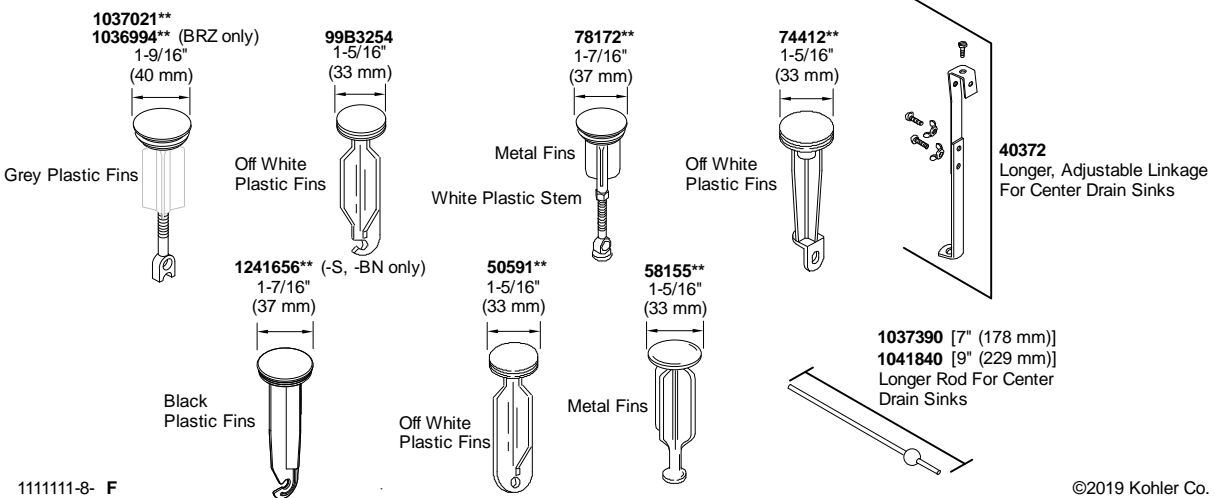

**Widespread bathroom sink faucet  
K-45102-4-CP**

**Original Faucet Version**  
For model revisions AA to BB  
(for revisions CBand newer, see Current Faucet Version)

Widespread bathroom sink faucet  
K-45102-4-CP

**COMPLETE DRAIN OPTIONS**

**Other Stoppers & Optional Drain Components**

NOTE: Click on the drawing to view a colored photo for reference.

1111111-8- F

©2019 Kohler Co.

Widespread bathroom sink faucet  
K-45102-4-CP