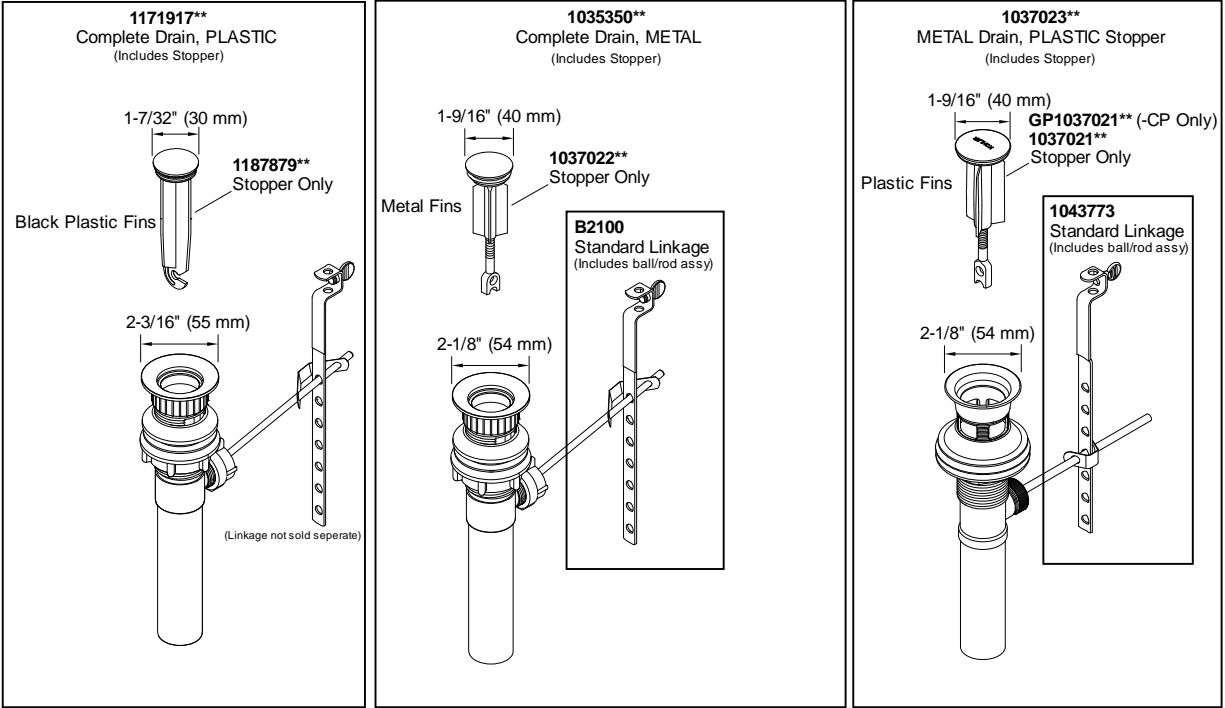

**Widespread bathroom sink faucet  
K-45102-4-CP**

**Original Faucet Version**  
For model revisions AA to BB  
(for revisions CBand newer, see Current Faucet Version)

Widespread bathroom sink faucet  
K-45102-4-CP

**COMPLETE DRAIN OPTIONS**

**Other Stoppers & Optional Drain Components**

NOTE: Click on the drawing to view a colored photo for reference.

1111111-8- F

©2019 Kohler Co.

Widespread bathroom sink faucet  
K-45102-4-CP