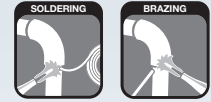

EXTREME® STK, SK & TP TORCHES

A longtime industry benchmark, the TurboTorch® line of STK torches now feature the new Extreme Swirl technology. All torches have 360 degree swivel tips and easy to clean orifice screws. Torch kits include the STK-R Pressure Regulator with CGA-600 connection and instruction manuals.

STK-1
Extreme Torch
Part No. 0386-0408

Includes:
STK-R Regulator
ST-1 Tip

STK-9
Extreme Torch
Part No. 0386-0403

Includes:
STK-R Regulator
ST-3 Tip

STK-11
Extreme Torch
Part No. 0386-1283

Includes:
STK-R Regulator
ST-11 Double
Barrel Tip