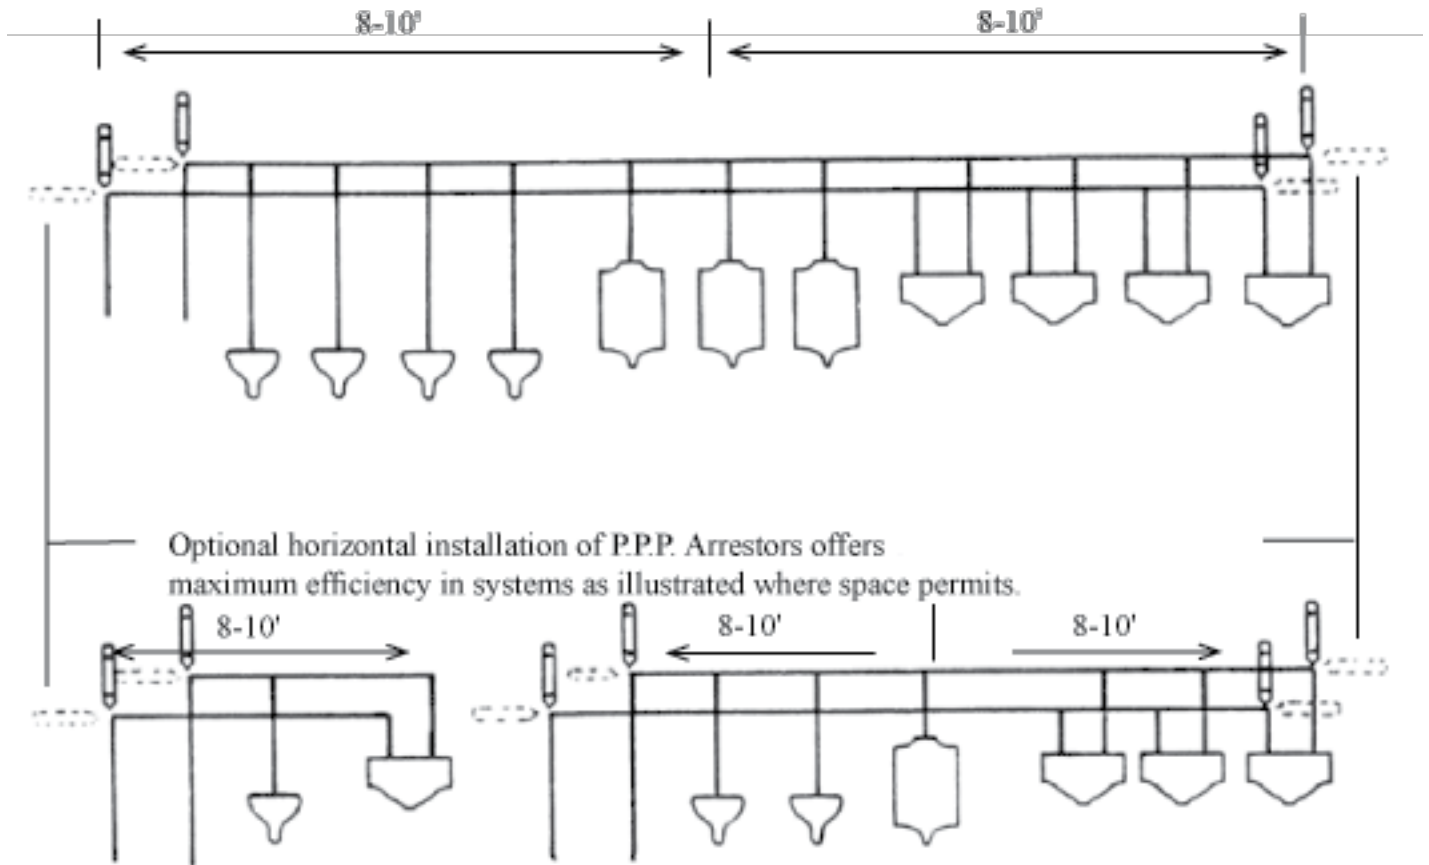

Precision Plumbing Products

"Specify with Confidence - Install with Pride"

RECOMMENDED LOCATION OF ARRESTORS IN A SYSTEM

Precision Plumbing Products

Division of JL Industries, Inc.

Airport Business Center
6807 NE 79th Court, Suite E
Portland, Oregon 97218