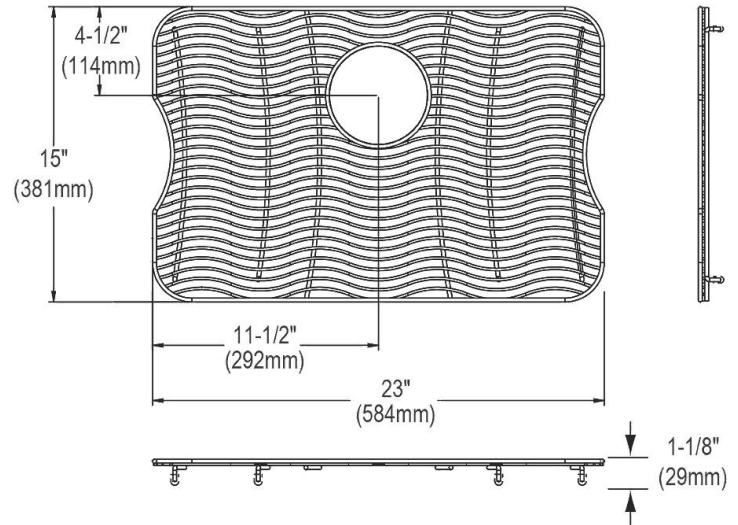

Material:	Stainless Steel
Finish:	Polished Stainless Steel
Dimensions:	23" x 15" x 1-1/8"
Fits Bowl Size(s):	24" x 16"

Special Note: For bowls with rear center drain opening.

AMERICAN PRIDE. A LIFETIME TRADITION.
Like your family, the Elkay family has values and traditions that endure. For almost a century, Elkay has been a family-owned and operated company, providing thousands of jobs that support our families and communities.

[Clean and Care Manual (PDF)](#)

[Clean and Care Manual (PDF)](#)

[Warranty (PDF)](#)