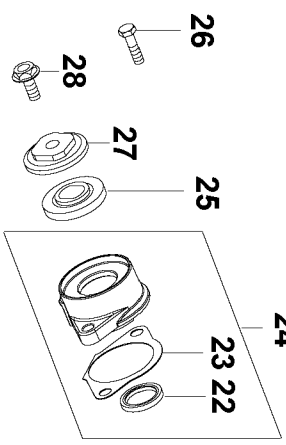

856

Parts List for DWC860W Type 1

Item Number	Part Number	Description	Qty Required
1	N016657	SHOE ASSY.	1
2	N016658	SCREW	1
3	N016659	CARRIAGE BOLT	1
4	N016660	FLAT WASHER	1
5	N016661	LOCKWASHER	1
6	N016662	WING NUT	1
7	N017088	NUT	1
8	N017089	SET SCREW	2
9	N017178	KNOB	1
10	N018154	SCREW & WASHER	1
11	N018155	WATER SUPPLY	1
12	N017179	GEAR CASE	1
13	N017181	BALL BEARING	1
14	N017182	RETAINER RING	1
15	N028885	GEAR&PINION	1
16	N017184	RETAINER RING	1
17	N017185	WAVY WASHER	1
18	N017186	BUSHING	1
19	N017187	BALL BEARING	1
20	N017188	KEY	1
21	N017189	SPINDLE	1
22	N017182	RETAINER RING	1
23	N017190	GASKET	1
24	N017191	GEARCASE COVER	1
25	N017193	INNER FLANGE	1
26	N017194	HEX BOLT	2
27	N017197	OUTER FLANGE	1

COPYRIGHT© 2005. All Rights Reserved.

Parts list, pricing, and availability subject to change. Please visit www.dewaltservicenet.com for current parts information.

Parts List for DWC860W Type 1

Item Number	Part Number	Description	Qty Required
28	N017198	ARBOR BOLT	1
29	N017200	O-RING	1
30	N017203	RETAINER RING	1
32	N017206	BALL BEARING	1
33	N017208	KEY	1
34	N028855	ARMATURE ASSY.	1
35	N017210	SLINGER	1
36	N017211	BALL BEARING	1
37	N017212	FLAT WASHER	1
38	N017213	O-RING	1
39	N017214	SCREW	2
40	N021066	FIELD	1
41	N028877	TERMINAL	4
42	N017631	BAFFLE	1
43	N017632	SELF TAPPING SCREW	6
44	N017633	HANDLE COVER	1
45	N017634	SWITCH CAP	1
46	N017635	SWITCH COVER	1
47	N021067	SWITCH	1
49	N017638	FIELD CASE	1
50	N017639	SCREW W/WASHER	3
51	N017640	BRUSH HOLDER	2
52	N028884	BRUSH KIT	1
53	N017642	BRUSH CAP	2
54	N018149	STRAIN RELIEF	1
55	N080219	CORDSET	1
56	N018151	CORD CLAMP	1