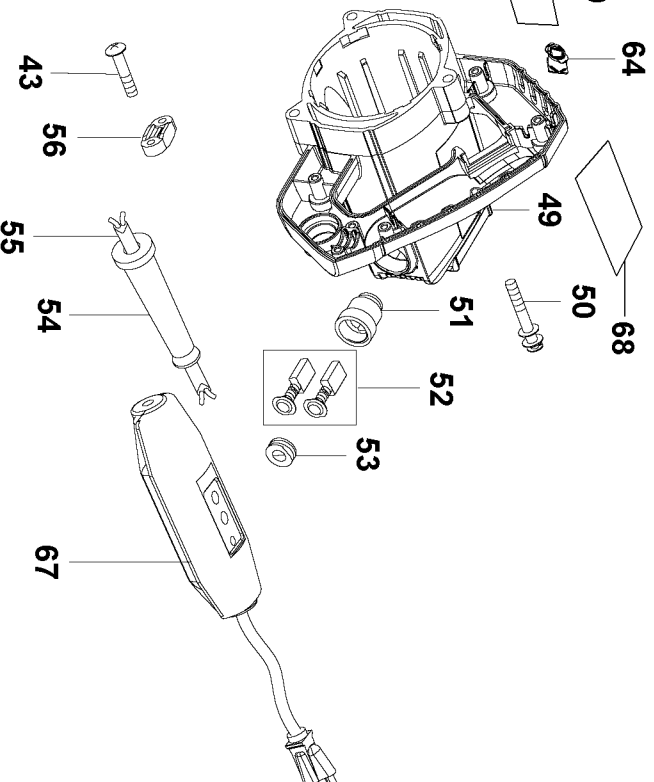

856

Parts List for DWC860W Type 1

Item Number	Part Number	Description	Qty Required
1	N016657	SHOE ASSY.	1
2	N016658	SCREW	1
3	N016659	CARRIAGE BOLT	1
4	N016660	FLAT WASHER	1
5	N016661	LOCKWASHER	1
6	N016662	WING NUT	1
7	N017088	NUT	1
8	N017089	SET SCREW	2
9	N017178	KNOB	1
10	N018154	SCREW & WASHER	1
11	N018155	WATER SUPPLY	1
12	N017179	GEAR CASE	1
13	N017181	BALL BEARING	1
14	N017182	RETAINER RING	1
15	N028885	GEAR&PINION	1
16	N017184	RETAINER RING	1
17	N017185	WAVY WASHER	1
18	N017186	BUSHING	1
19	N017187	BALL BEARING	1
20	N017188	KEY	1
21	N017189	SPINDLE	1
22	N017182	RETAINER RING	1
23	N017190	GASKET	1
24	N017191	GEARCASE COVER	1
25	N017193	INNER FLANGE	1
26	N017194	HEX BOLT	2
27	N017197	OUTER FLANGE	1

COPYRIGHT© 2005. All Rights Reserved.

Parts list, pricing, and availability subject to change. Please visit www.dewaltservicenet.com for current parts information.

Parts List for DWC860W Type 1

Item Number	Part Number	Description	Qty Required
28	N017198	ARBOR BOLT	1
29	N017200	O-RING	1
30	N017203	RETAINER RING	1
32	N017206	BALL BEARING	1
33	N017208	KEY	1
34	N028855	ARMATURE ASSY.	1
35	N017210	SLINGER	1
36	N017211	BALL BEARING	1
37	N017212	FLAT WASHER	1
38	N017213	O-RING	1
39	N017214	SCREW	2
40	N021066	FIELD	1
41	N028877	TERMINAL	4
42	N017631	BAFFLE	1
43	N017632	SELF TAPPING SCREW	6
44	N017633	HANDLE COVER	1
45	N017634	SWITCH CAP	1
46	N017635	SWITCH COVER	1
47	N021067	SWITCH	1
49	N017638	FIELD CASE	1
50	N017639	SCREW W/WASHER	3
51	N017640	BRUSH HOLDER	2
52	N028884	BRUSH KIT	1
53	N017642	BRUSH CAP	2
54	N018149	STRAIN RELIEF	1
55	N080219	CORDSET	1
56	N018151	CORD CLAMP	1