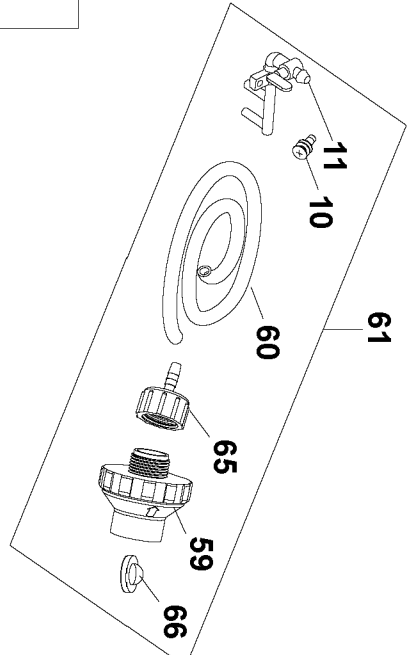

856

Parts List for DWC860W Type 1

Item Number	Part Number	Description	Qty Required
1	N016657	SHOE ASSY.	1
2	N016658	SCREW	1
3	N016659	CARRIAGE BOLT	1
4	N016660	FLAT WASHER	1
5	N016661	LOCKWASHER	1
6	N016662	WING NUT	1
7	N017088	NUT	1
8	N017089	SET SCREW	2
9	N017178	KNOB	1
10	N018154	SCREW & WASHER	1
11	N018155	WATER SUPPLY	1
12	N017179	GEAR CASE	1
13	N017181	BALL BEARING	1
14	N017182	RETAINER RING	1
15	N028885	GEAR&PINION	1
16	N017184	RETAINER RING	1
17	N017185	WAVY WASHER	1
18	N017186	BUSHING	1
19	N017187	BALL BEARING	1
20	N017188	KEY	1
21	N017189	SPINDLE	1
22	N017182	RETAINER RING	1
23	N017190	GASKET	1
24	N017191	GEARCASE COVER	1
25	N017193	INNER FLANGE	1
26	N017194	HEX BOLT	2
27	N017197	OUTER FLANGE	1

COPYRIGHT© 2005. All Rights Reserved.

Parts list, pricing, and availability subject to change. Please visit www.dewaltservicenet.com for current parts information.

Parts List for DWC860W Type 1

Item Number	Part Number	Description	Qty Required
28	N017198	ARBOR BOLT	1
29	N017200	O-RING	1
30	N017203	RETAINER RING	1
32	N017206	BALL BEARING	1
33	N017208	KEY	1
34	N028855	ARMATURE ASSY.	1
35	N017210	SLINGER	1
36	N017211	BALL BEARING	1
37	N017212	FLAT WASHER	1
38	N017213	O-RING	1
39	N017214	SCREW	2
40	N021066	FIELD	1
41	N028877	TERMINAL	4
42	N017631	BAFFLE	1
43	N017632	SELF TAPPING SCREW	6
44	N017633	HANDLE COVER	1
45	N017634	SWITCH CAP	1
46	N017635	SWITCH COVER	1
47	N021067	SWITCH	1
49	N017638	FIELD CASE	1
50	N017639	SCREW W/WASHER	3
51	N017640	BRUSH HOLDER	2
52	N028884	BRUSH KIT	1
53	N017642	BRUSH CAP	2
54	N018149	STRAIN RELIEF	1
55	N080219	CORDSET	1
56	N018151	CORD CLAMP	1