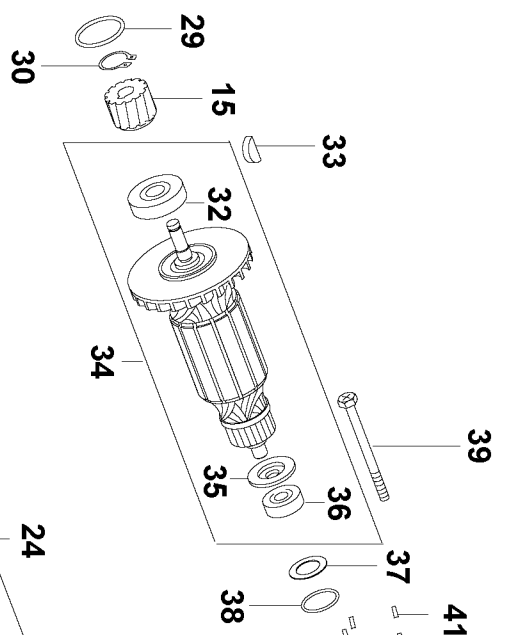

856

Parts List for DWC860W Type 1

Item Number	Part Number	Description	Qty Required
1	N016657	SHOE ASSY.	1
2	N016658	SCREW	1
3	N016659	CARRIAGE BOLT	1
4	N016660	FLAT WASHER	1
5	N016661	LOCKWASHER	1
6	N016662	WING NUT	1
7	N017088	NUT	1
8	N017089	SET SCREW	2
9	N017178	KNOB	1
10	N018154	SCREW & WASHER	1
11	N018155	WATER SUPPLY	1
12	N017179	GEAR CASE	1
13	N017181	BALL BEARING	1
14	N017182	RETAINER RING	1
15	N028885	GEAR&PINION	1
16	N017184	RETAINER RING	1
17	N017185	WAVY WASHER	1
18	N017186	BUSHING	1
19	N017187	BALL BEARING	1
20	N017188	KEY	1
21	N017189	SPINDLE	1
22	N017182	RETAINER RING	1
23	N017190	GASKET	1
24	N017191	GEARCASE COVER	1
25	N017193	INNER FLANGE	1
26	N017194	HEX BOLT	2
27	N017197	OUTER FLANGE	1

COPYRIGHT© 2005. All Rights Reserved.

Parts list, pricing, and availability subject to change. Please visit www.dewaltservicenet.com for current parts information.

Parts List for DWC860W Type 1

Item Number	Part Number	Description	Qty Required
28	N017198	ARBOR BOLT	1
29	N017200	O-RING	1
30	N017203	RETAINER RING	1
32	N017206	BALL BEARING	1
33	N017208	KEY	1
34	N028855	ARMATURE ASSY.	1
35	N017210	SLINGER	1
36	N017211	BALL BEARING	1
37	N017212	FLAT WASHER	1
38	N017213	O-RING	1
39	N017214	SCREW	2
40	N021066	FIELD	1
41	N028877	TERMINAL	4
42	N017631	BAFFLE	1
43	N017632	SELF TAPPING SCREW	6
44	N017633	HANDLE COVER	1
45	N017634	SWITCH CAP	1
46	N017635	SWITCH COVER	1
47	N021067	SWITCH	1
49	N017638	FIELD CASE	1
50	N017639	SCREW W/WASHER	3
51	N017640	BRUSH HOLDER	2
52	N028884	BRUSH KIT	1
53	N017642	BRUSH CAP	2
54	N018149	STRAIN RELIEF	1
55	N080219	CORDSET	1
56	N018151	CORD CLAMP	1