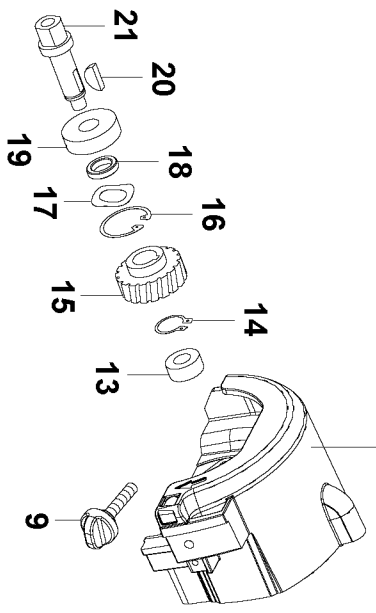

856

Parts List for DWC860W Type 1

Item Number	Part Number	Description	Qty Required
1	N016657	SHOE ASSY.	1
2	N016658	SCREW	1
3	N016659	CARRIAGE BOLT	1
4	N016660	FLAT WASHER	1
5	N016661	LOCKWASHER	1
6	N016662	WING NUT	1
7	N017088	NUT	1
8	N017089	SET SCREW	2
9	N017178	KNOB	1
10	N018154	SCREW & WASHER	1
11	N018155	WATER SUPPLY	1
12	N017179	GEAR CASE	1
13	N017181	BALL BEARING	1
14	N017182	RETAINER RING	1
15	N028885	GEAR&PINION	1
16	N017184	RETAINER RING	1
17	N017185	WAVY WASHER	1
18	N017186	BUSHING	1
19	N017187	BALL BEARING	1
20	N017188	KEY	1
21	N017189	SPINDLE	1
22	N017182	RETAINER RING	1
23	N017190	GASKET	1
24	N017191	GEARCASE COVER	1
25	N017193	INNER FLANGE	1
26	N017194	HEX BOLT	2
27	N017197	OUTER FLANGE	1

COPYRIGHT© 2005. All Rights Reserved.

Parts list, pricing, and availability subject to change. Please visit www.dewaltservicenet.com for current parts information.

Parts List for DWC860W Type 1

Item Number	Part Number	Description	Qty Required
28	N017198	ARBOR BOLT	1
29	N017200	O-RING	1
30	N017203	RETAINER RING	1
32	N017206	BALL BEARING	1
33	N017208	KEY	1
34	N028855	ARMATURE ASSY.	1
35	N017210	SLINGER	1
36	N017211	BALL BEARING	1
37	N017212	FLAT WASHER	1
38	N017213	O-RING	1
39	N017214	SCREW	2
40	N021066	FIELD	1
41	N028877	TERMINAL	4
42	N017631	BAFFLE	1
43	N017632	SELF TAPPING SCREW	6
44	N017633	HANDLE COVER	1
45	N017634	SWITCH CAP	1
46	N017635	SWITCH COVER	1
47	N021067	SWITCH	1
49	N017638	FIELD CASE	1
50	N017639	SCREW W/WASHER	3
51	N017640	BRUSH HOLDER	2
52	N028884	BRUSH KIT	1
53	N017642	BRUSH CAP	2
54	N018149	STRAIN RELIEF	1
55	N080219	CORDSET	1
56	N018151	CORD CLAMP	1