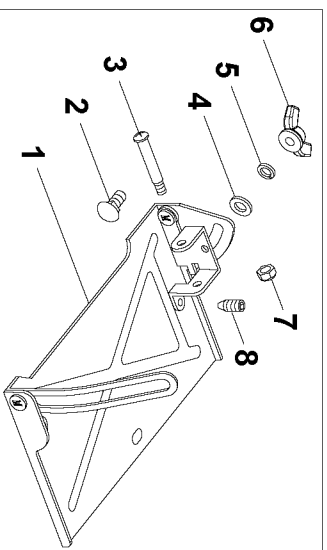

856

Parts List for DWC860W Type 1

Item Number	Part Number	Description	Qty Required
1	N016657	SHOE ASSY.	1
2	N016658	SCREW	1
3	N016659	CARRIAGE BOLT	1
4	N016660	FLAT WASHER	1
5	N016661	LOCKWASHER	1
6	N016662	WING NUT	1
7	N017088	NUT	1
8	N017089	SET SCREW	2
9	N017178	KNOB	1
10	N018154	SCREW & WASHER	1
11	N018155	WATER SUPPLY	1
12	N017179	GEAR CASE	1
13	N017181	BALL BEARING	1
14	N017182	RETAINER RING	1
15	N028885	GEAR&PINION	1
16	N017184	RETAINER RING	1
17	N017185	WAVY WASHER	1
18	N017186	BUSHING	1
19	N017187	BALL BEARING	1
20	N017188	KEY	1
21	N017189	SPINDLE	1
22	N017182	RETAINER RING	1
23	N017190	GASKET	1
24	N017191	GEARCASE COVER	1
25	N017193	INNER FLANGE	1
26	N017194	HEX BOLT	2
27	N017197	OUTER FLANGE	1

COPYRIGHT© 2005. All Rights Reserved.

Parts list, pricing, and availability subject to change. Please visit www.dewaltservicenet.com for current parts information.

Parts List for DWC860W Type 1

Item Number	Part Number	Description	Qty Required
28	N017198	ARBOR BOLT	1
29	N017200	O-RING	1
30	N017203	RETAINER RING	1
32	N017206	BALL BEARING	1
33	N017208	KEY	1
34	N028855	ARMATURE ASSY.	1
35	N017210	SLINGER	1
36	N017211	BALL BEARING	1
37	N017212	FLAT WASHER	1
38	N017213	O-RING	1
39	N017214	SCREW	2
40	N021066	FIELD	1
41	N028877	TERMINAL	4
42	N017631	BAFFLE	1
43	N017632	SELF TAPPING SCREW	6
44	N017633	HANDLE COVER	1
45	N017634	SWITCH CAP	1
46	N017635	SWITCH COVER	1
47	N021067	SWITCH	1
49	N017638	FIELD CASE	1
50	N017639	SCREW W/WASHER	3
51	N017640	BRUSH HOLDER	2
52	N028884	BRUSH KIT	1
53	N017642	BRUSH CAP	2
54	N018149	STRAIN RELIEF	1
55	N080219	CORDSET	1
56	N018151	CORD CLAMP	1