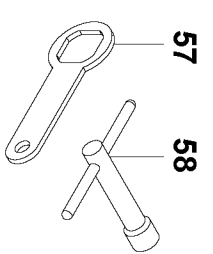

856

Parts List for DWC860W Type 1

Item Number	Part Number	Description	Qty Required
1	N016657	SHOE ASSY.	1
2	N016658	SCREW	1
3	N016659	CARRIAGE BOLT	1
4	N016660	FLAT WASHER	1
5	N016661	LOCKWASHER	1
6	N016662	WING NUT	1
7	N017088	NUT	1
8	N017089	SET SCREW	2
9	N017178	KNOB	1
10	N018154	SCREW & WASHER	1
11	N018155	WATER SUPPLY	1
12	N017179	GEAR CASE	1
13	N017181	BALL BEARING	1
14	N017182	RETAINER RING	1
15	N028885	GEAR&PINION	1
16	N017184	RETAINER RING	1
17	N017185	WAVY WASHER	1
18	N017186	BUSHING	1
19	N017187	BALL BEARING	1
20	N017188	KEY	1
21	N017189	SPINDLE	1
22	N017182	RETAINER RING	1
23	N017190	GASKET	1
24	N017191	GEARCASE COVER	1
25	N017193	INNER FLANGE	1
26	N017194	HEX BOLT	2
27	N017197	OUTER FLANGE	1

COPYRIGHT© 2005. All Rights Reserved.

Parts list, pricing, and availability subject to change. Please visit www.dewaltservicenet.com for current parts information.

Parts List for DWC860W Type 1

Item Number	Part Number	Description	Qty Required
28	N017198	ARBOR BOLT	1
29	N017200	O-RING	1
30	N017203	RETAINER RING	1
32	N017206	BALL BEARING	1
33	N017208	KEY	1
34	N028855	ARMATURE ASSY.	1
35	N017210	SLINGER	1
36	N017211	BALL BEARING	1
37	N017212	FLAT WASHER	1
38	N017213	O-RING	1
39	N017214	SCREW	2
40	N021066	FIELD	1
41	N028877	TERMINAL	4
42	N017631	BAFFLE	1
43	N017632	SELF TAPPING SCREW	6
44	N017633	HANDLE COVER	1
45	N017634	SWITCH CAP	1
46	N017635	SWITCH COVER	1
47	N021067	SWITCH	1
49	N017638	FIELD CASE	1
50	N017639	SCREW W/WASHER	3
51	N017640	BRUSH HOLDER	2
52	N028884	BRUSH KIT	1
53	N017642	BRUSH CAP	2
54	N018149	STRAIN RELIEF	1
55	N080219	CORDSET	1
56	N018151	CORD CLAMP	1