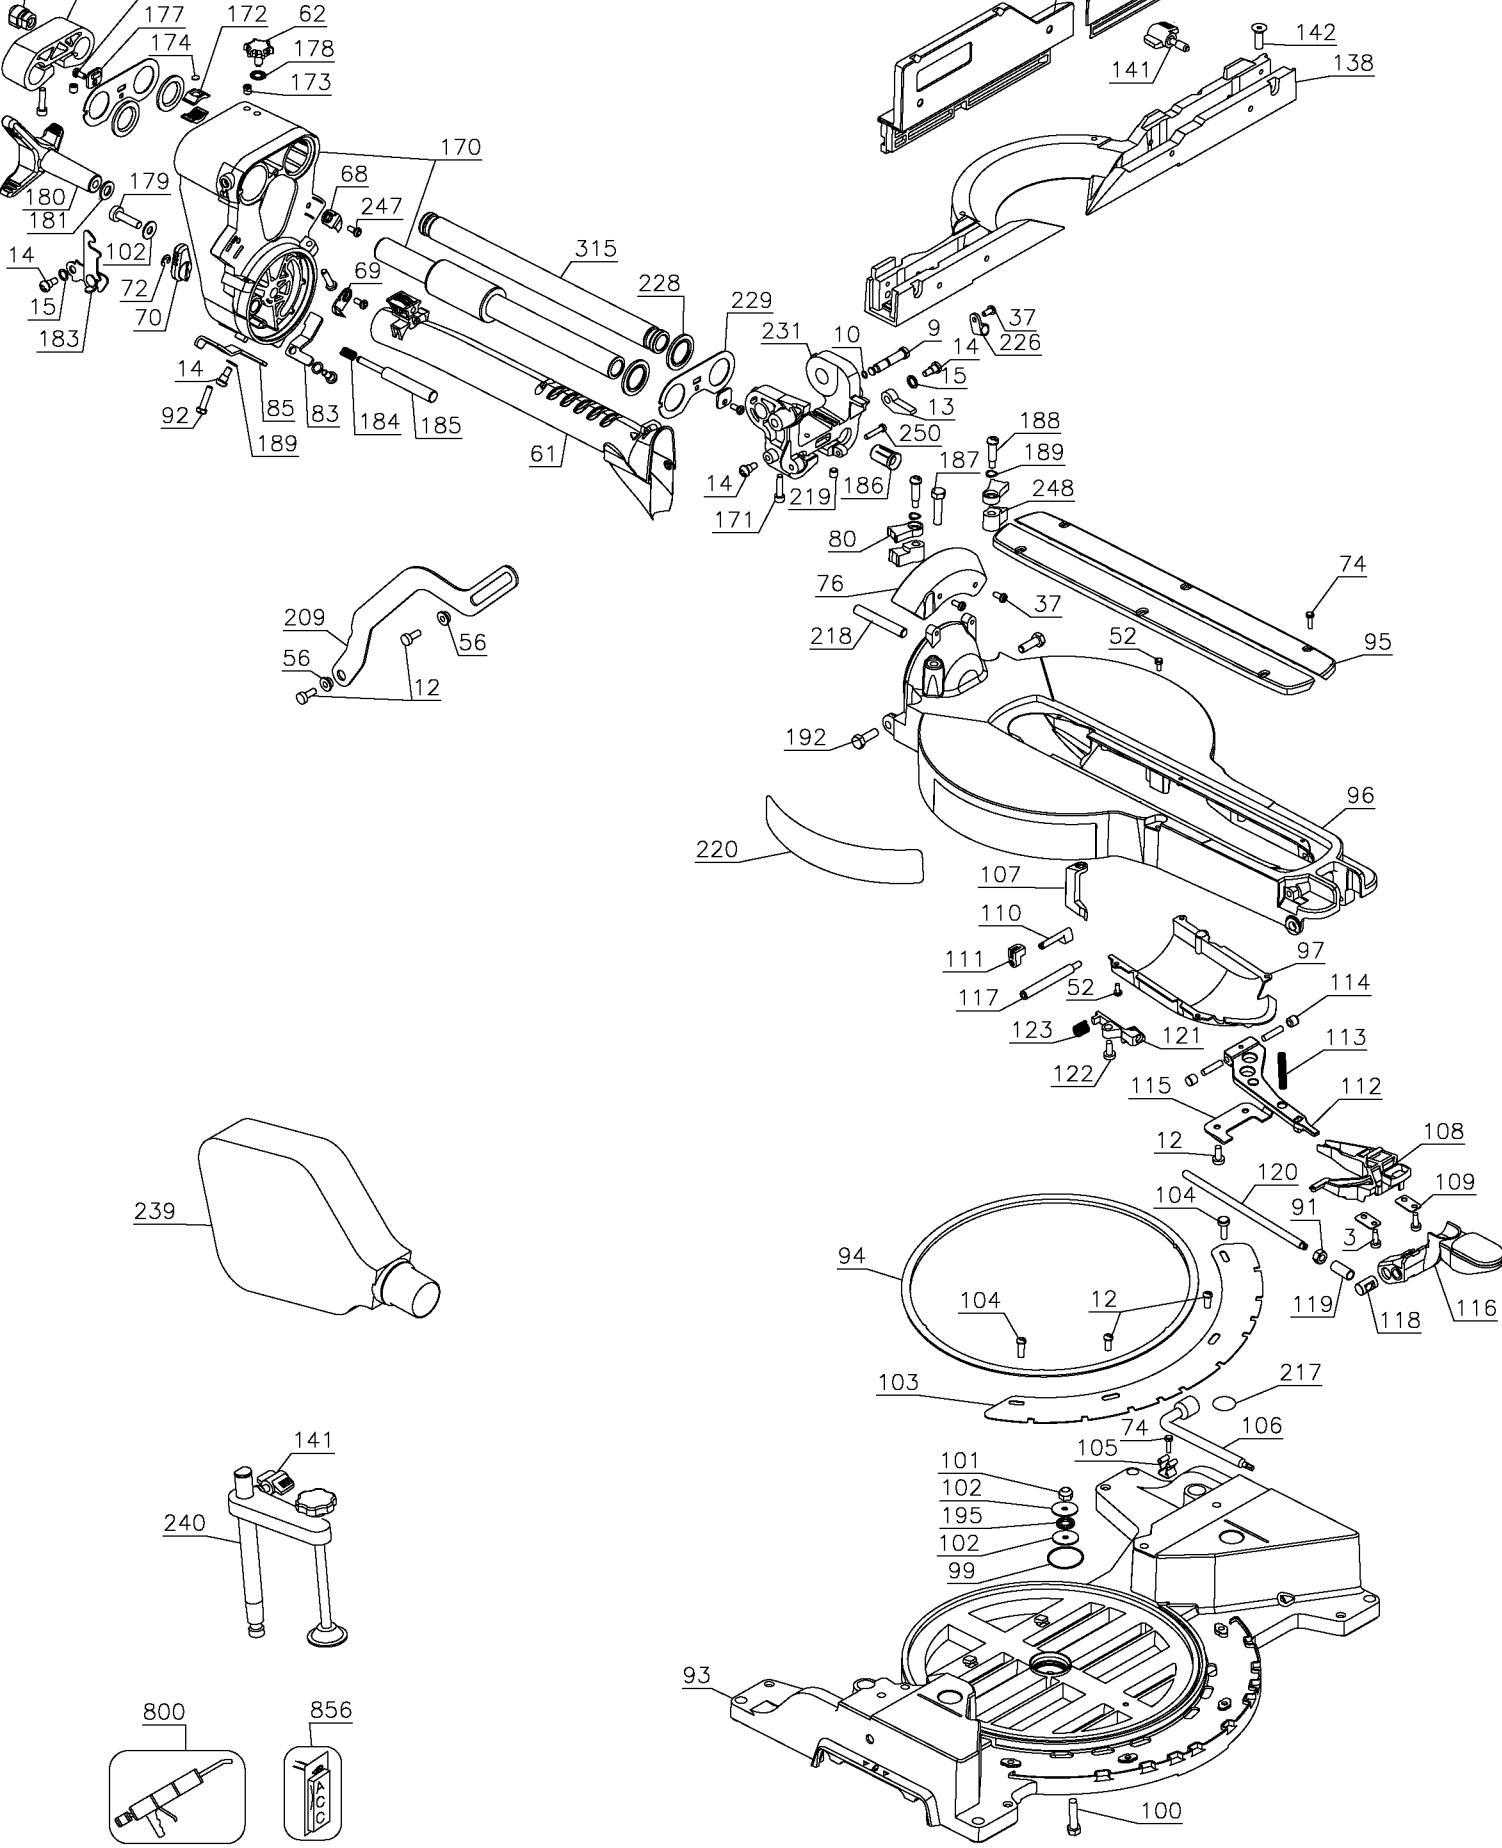

Parts List for DWS780 Type 1

Item Number	Part Number	Description	Qty Required
1	N030331SV	ARM ASSEMBLY	1
2	618193-00	BELT COVER	1
3	330045-14	SCREW,M5 X 16MM	9
4	146751-00	SHAFT,PIVOT	1
5	146732-00	SPACER	2
6	N039404	TORSION SPRING	1
7	150075-00	SCREW,SET	2
8	148296-00	WASHER,SPRING	2
9	387130-00	LOCKING PIN	1
10	034158-00	O RING	1
11	N058304	REAR GUARD	1
12	330045-23	SCREW,TAPTITE	8
13	153603-01	PAWL	1
14	153639-00	SCREW,SHOULDER	5
15	153655-00	WASHER,WAVY	2
16	618197-00	SCREW	1
17	150718-00	NUT,WING	1
18	N030317	WORK LIGHT	1
20	618198-00	SCREW	1
23	145344-01	BOLT	1
24	151962-01	CLAMP,OUTER	1
25	152636-00	ADAPTOR,BLADE	1
26	644999-00	BUSHING,ARBOR	1
28	393702-00SV	SPINDLE & GEAR	1
29	330003-66	BEARING, BALL	1
30	391616-00	NEEDLE BEARING	1
31	393703-00SV	GEAR-INTER.	1

COPYRIGHT© 2005. All Rights Reserved.

Parts list, pricing, and availability subject to change. Please visit www.dewaltservicenet.com for current parts information.