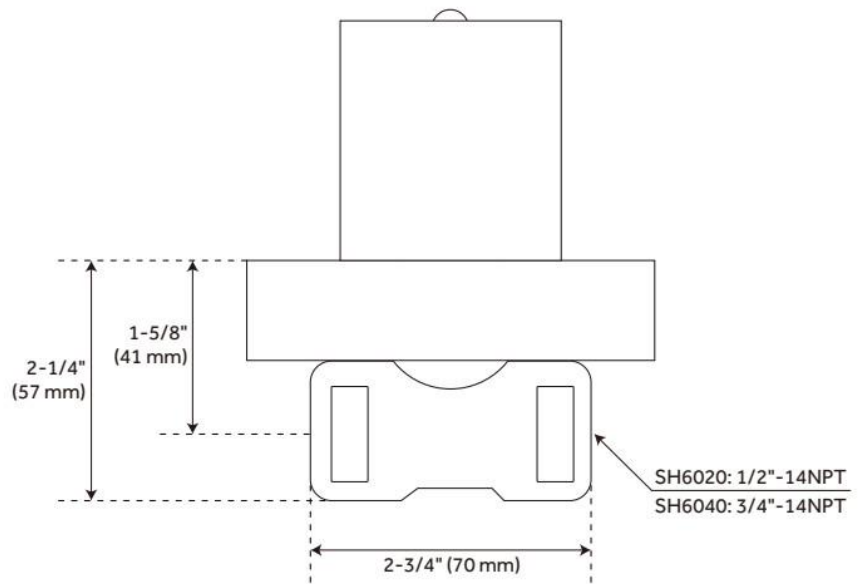

VOLUME CONTROL ROUGH-IN VALVE

SKU: 948546

Code: SH6020, SH6040

ASME A112.18.1/CSA B125.1, Massachusetts Accepted, LISTED ID: SH6020, SH6040

ADDITIONAL FEATURES

- Intended for use with a thermostatic valve and trim.
- Bronze valve body.
- Ceramic cartridge.
- Compatible with Beasley, Berwyn, Boca Raton, Drea, Edenton, Elita, Greyfield, Gunther, Hibiscus, Key West, Lentz, Lexia, Pendleton, Pinecrest, Provincetown, Rigi, Sefina, Vassor and Vilamonte Volume Control Trims.

REVISED 11/22/2024

VOLUME CONTROL ROUGH-IN VALVE

SKU: 948546
Code: SH6020, SH6040

REVISED 11/22/2024