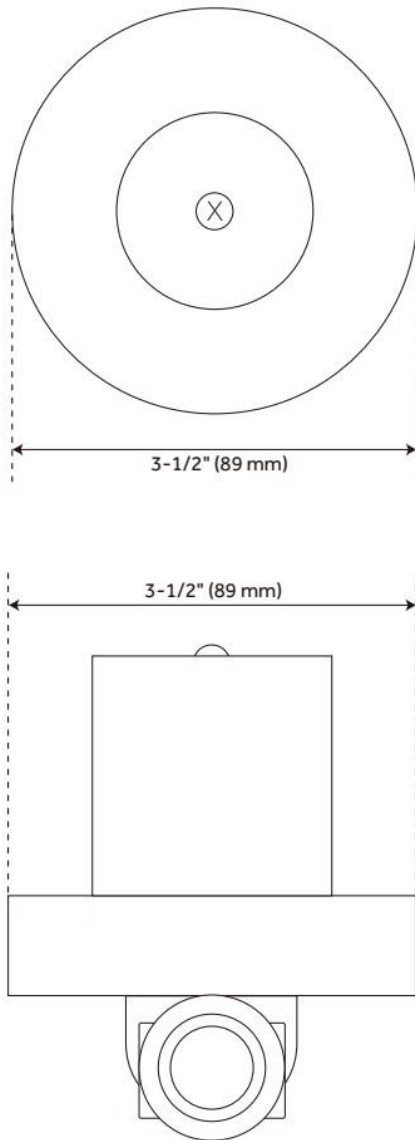

VOLUME CONTROL ROUGH-IN VALVE

SKU: 948546

Code: SH6020, SH6040

ASME A112.18.1/CSA B125.1, Massachusetts Accepted, LISTED ID: SH6020, SH6040

ADDITIONAL FEATURES

- Intended for use with a thermostatic valve and trim.
- Bronze valve body.
- Ceramic cartridge.
- Compatible with Beasley, Berwyn, Boca Raton, Drea, Edenton, Elita, Greyfield, Gunther, Hibiscus, Key West, Lentz, Lexia, Pendleton, Pinecrest, Provincetown, Rigi, Sefina, Vassor and Vilamonte Volume Control Trims.

REVISED 11/22/2024

VOLUME CONTROL ROUGH-IN VALVE

SKU: 948546
Code: SH6020, SH6040

REVISED 11/22/2024