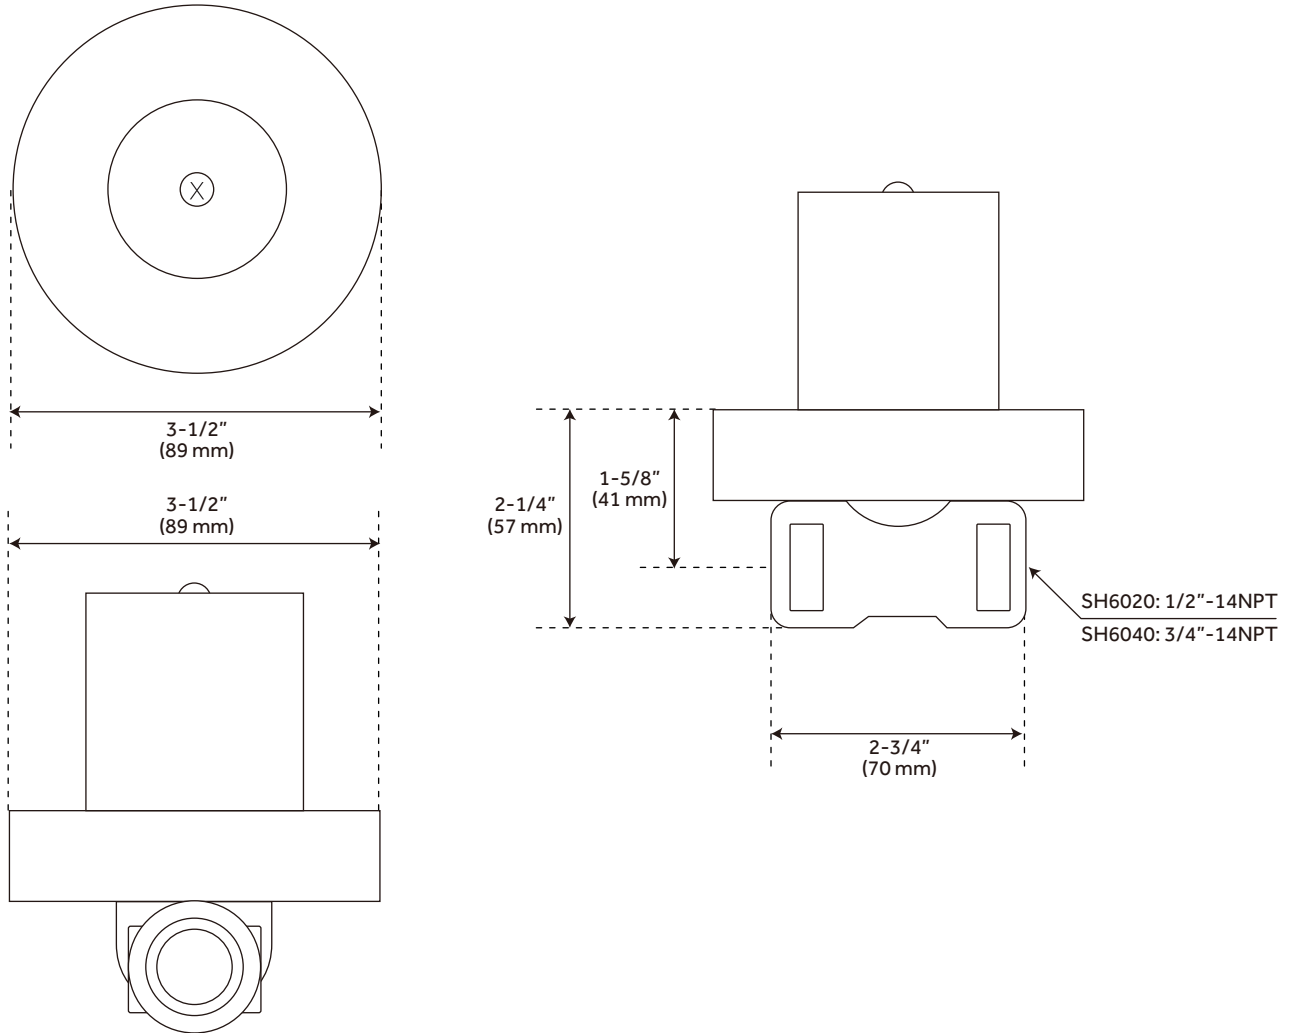

VOLUME CONTROL

OPTIONAL VALVE WITH 1/2" -OR- 3/4" CONNECTION

SKU: 948546

FEATURES

Intended for use with a thermostatic valve and trim.

Bronze valve body.

Ceramic cartridge.

Compatible with Beasley, Edenton, Greyfield, Hibiscus, Pinecrest, Provincetown, Rigi and Vilamonte Volume Control Trims.

CODES/STANDARDS

cUPC

ASME A112.18.1/CSA B125.1

SIGNATURE HARDWARE

LIFETIME WARRANTY

See website for warranty information

All dimensions and specifications are nominal and may vary. Use actual products for accuracy in critical situations.