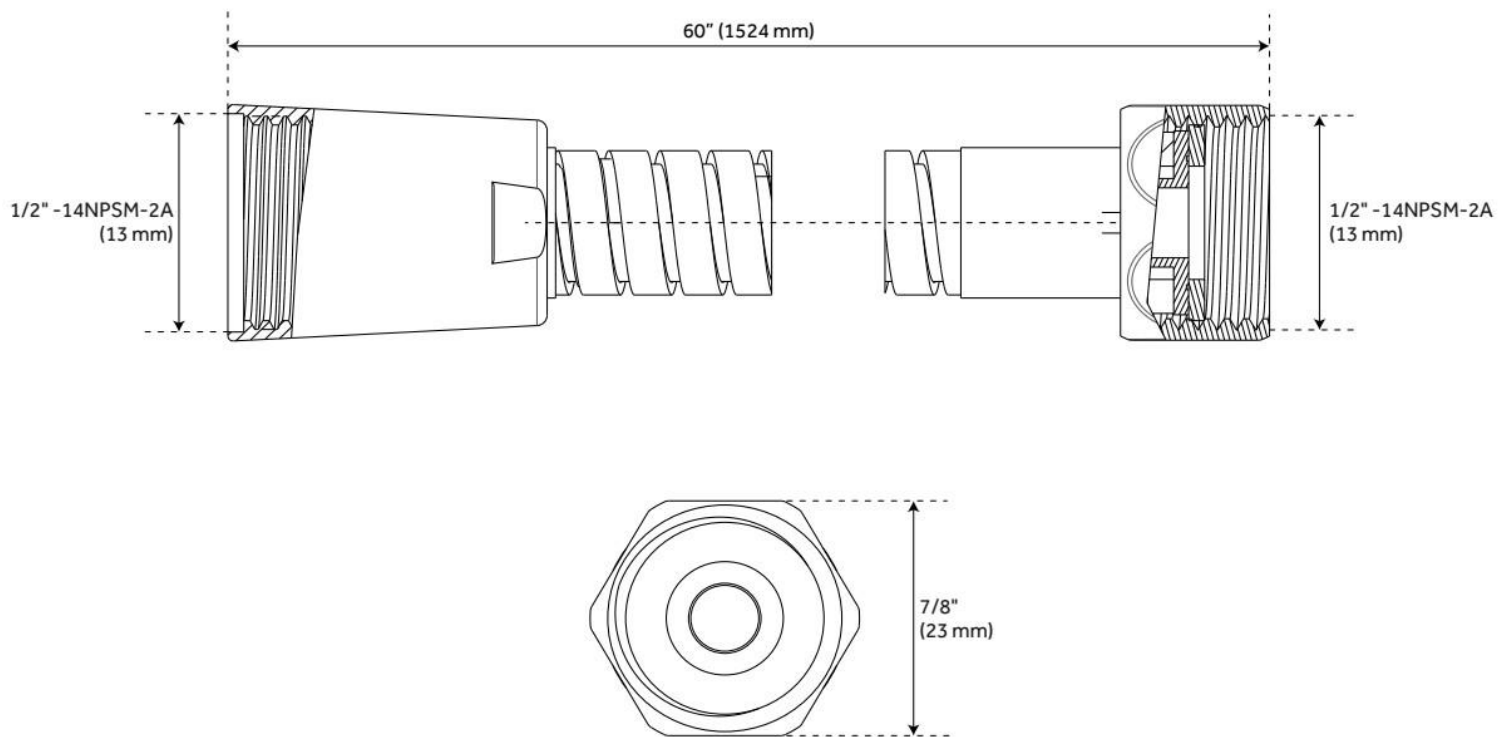

# 60" STRETCHABLE METAL HAND SHOWER HOSE

SKU: 948938  
Code: SHH1010

## FEATURES

Material: Metal  
Connection Type: 1/2" IPS

ASME A112.18.1/CSA B125.1, Massachusetts Accepted, LISTED ID: SHH1010\*

## ADDITIONAL FEATURES

- 60" - 72" stretchable metal shower hose.
- Double spiral construction.
- Metal conical nut.

REVISED 9/2/2025

# 60" STRETCHABLE METAL HAND SHOWER HOSE

SKU: 948938  
Code: SHH1010

REVISED 9/2/2025