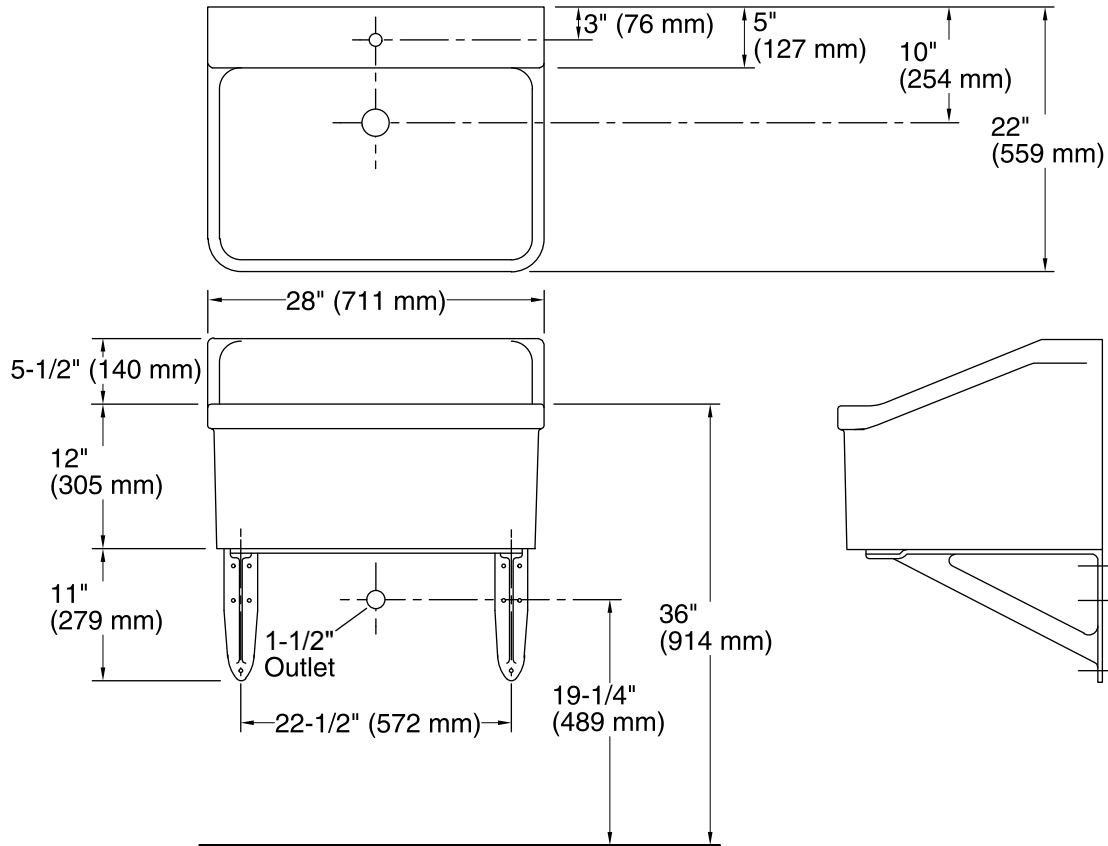

Features

- Vitreous china.
- Wall-mount.
- Rectangular basin.
- Single basin.
- Single faucet hole.
- 28" (711 mm) x 22" (559 mm)

Recommended Accessories

K-1814-P Wall-Mount Sink Brackets

Optional Accessories

Color	Code	Description
-------	------	-------------

	0	White
--	---	-------

Technical Information

All product dimensions are nominal.

Bowl configuration:	Single
Installation:	Top-mount
Bowl area (Only):	Length: 26" (660 mm) Width: 16" (406 mm) Water depth: 11-1/8" (283 mm)
Number of deck holes:	1
Faucet hole(s):	1-3/8" (35 mm)
Drain hole:	2-1/4" (57 mm)